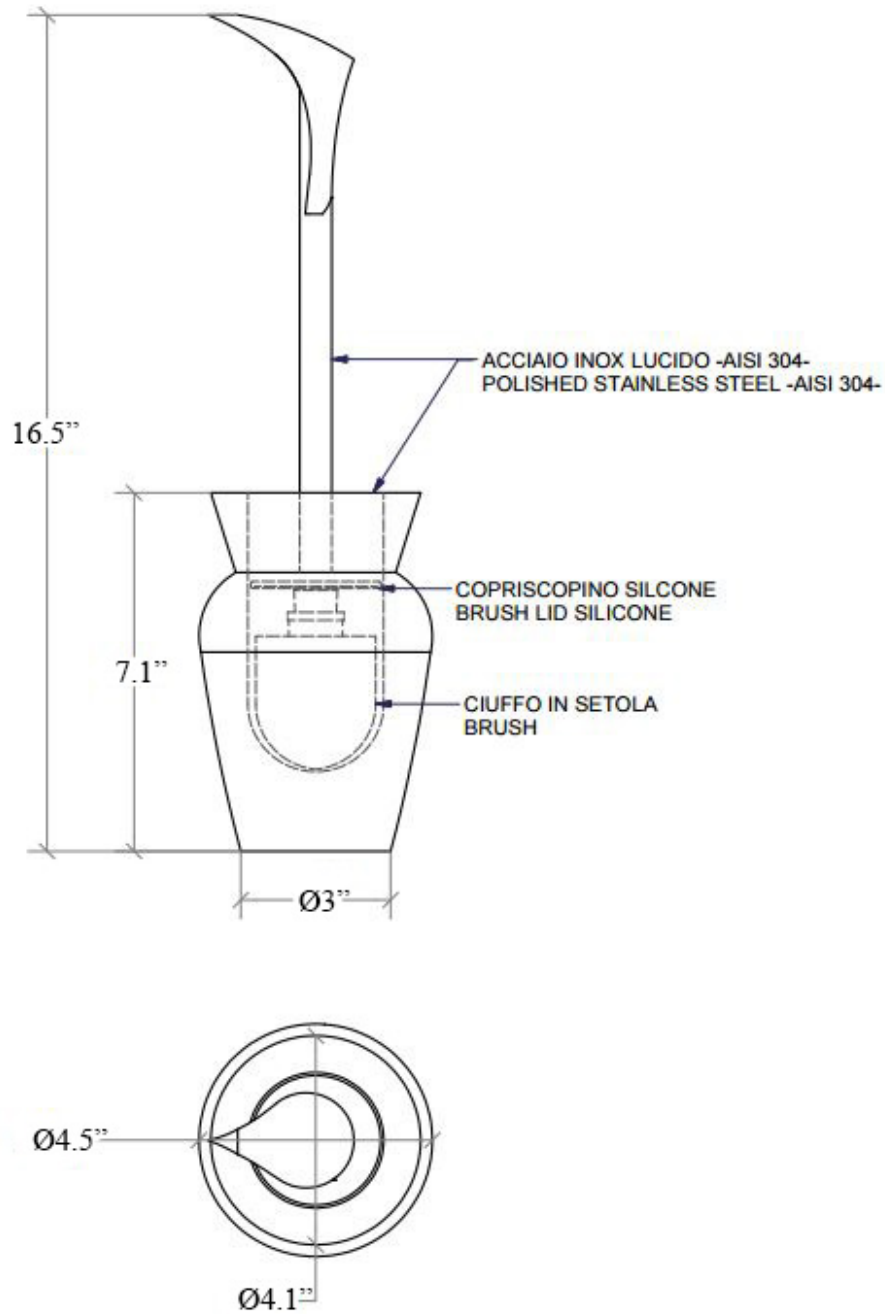

Model |
Skoati 5015

Dimensions Metric

1 inch = 2.54 cm

1 inch = 25.4 mm

WS[®]
BATH
COLLECTIONS

1051 Lea Drive - Collegeville, PA 19426
Tel. 215 513 9400 - Fax 610 831 0215

www.ws bathcollections.com - info@ws bathcollections.com

* WS Bath Collections reserves the right to revise dimensions or information on this sheet without notice

Collection |
Skoati

Model |
Skoati 5015

Dimensions Metric
1 inch = 2.54 cm
1 inch = 25.4 mm

WS®
BATH
COLLECTIONS