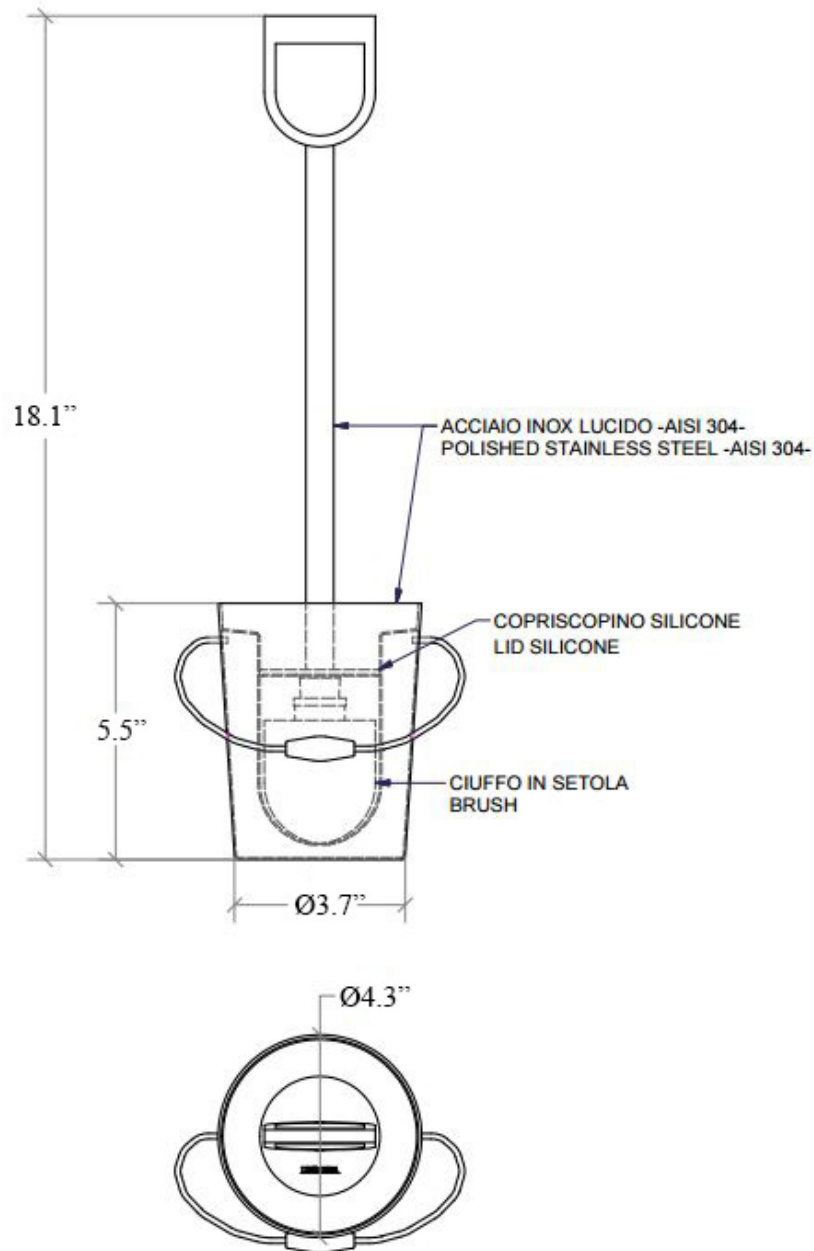

## Finishes:

 Polished Stainless Steel

\* WS Bath Collections reserves the right to revise dimensions or information on this sheet without notice

**Collection |**  
Skoati

**Model |**  
Skoati 5010

Dimensions Metric

*1 inch = 2.54 cm*

*1 inch = 25.4 mm*

WS<sup>®</sup>  
BATH  
COLLECTIONS

1051 Lea Drive - Collegeville, PA 19426  
Tel. 215 513 9400 - Fax 610 831 0215

[www.ws bathcollections.com](http://www.ws bathcollections.com) - [info@ws bathcollections.com](mailto:info@ws bathcollections.com)

Skoati 5010

\* WS Bath Collections reserves the right to revise dimensions or information on this sheet without notice

**Collection |**  
Skoati

**Model |**  
Skoati 5010

Dimensions Metric

1 inch = 2.54 cm

1 inch = 25.4 mm

**WS**®  
**BATH**  
**COLLECTIONS**

1051 Lea Drive - Collegeville, PA 19426  
Tel. 215 513 9400 - Fax 610 831 0215

[www.ws bathcollections.com](http://www.ws bathcollections.com) - [info@ws bathcollections.com](mailto:info@ws bathcollections.com)