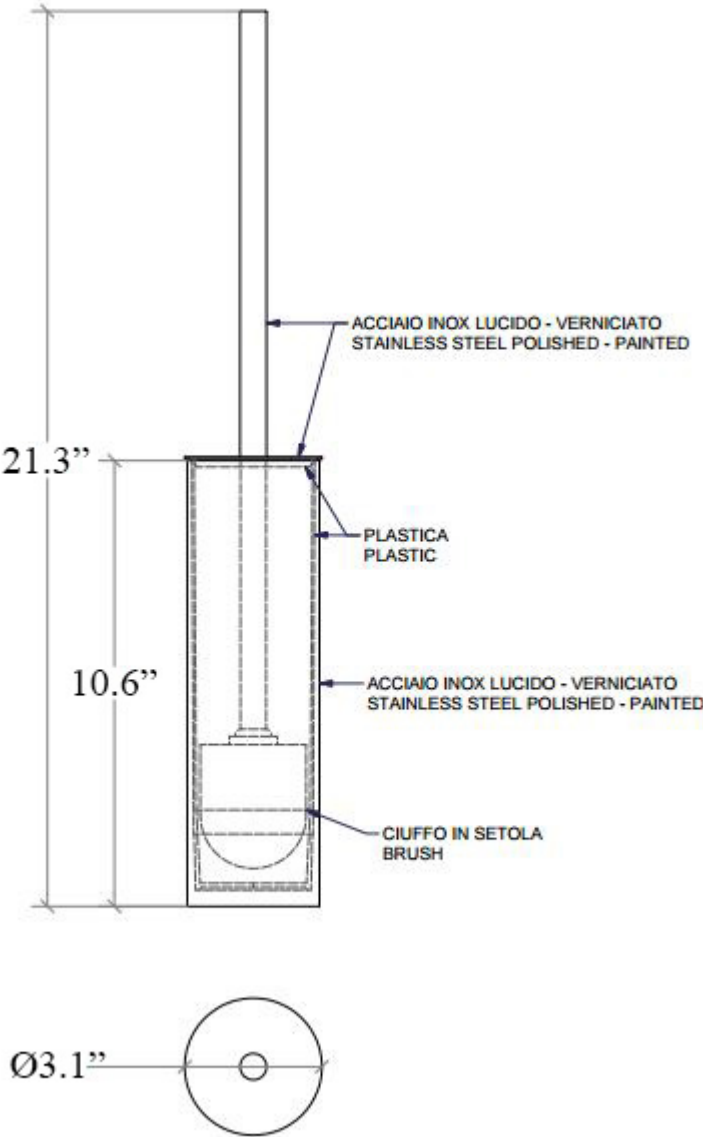

Collection |
Skoati

Model |
Skoati 5004

Dimensions Metric

1 inch = 2.54 cm

1 inch = 25.4 mm

1051 Lea Drive - Collegeville, PA 19426
Tel. 215 513 9400 - Fax 610 831 0215

www.ws bathcollections.com - info@ws bathcollections.com

* WS Bath Collections reserves the right to revise dimensions or information on this sheet without notice

<p>Collection Skoati</p>	<p>Model Skoati 5004</p>	<p>Dimensions Metric <i>1 inch = 2.54 cm</i> <i>1 inch = 25.4 mm</i></p>	<p>WS[®] BATH COLLECTIONS 1051 Lea Drive - Collegeville, PA 19426 Tel. 215 513 9400 - Fax 610 831 0215 www.ws bathcollections.com - info@ws bathcollections.com</p>
---------------------------------------	---------------------------------------	--	--