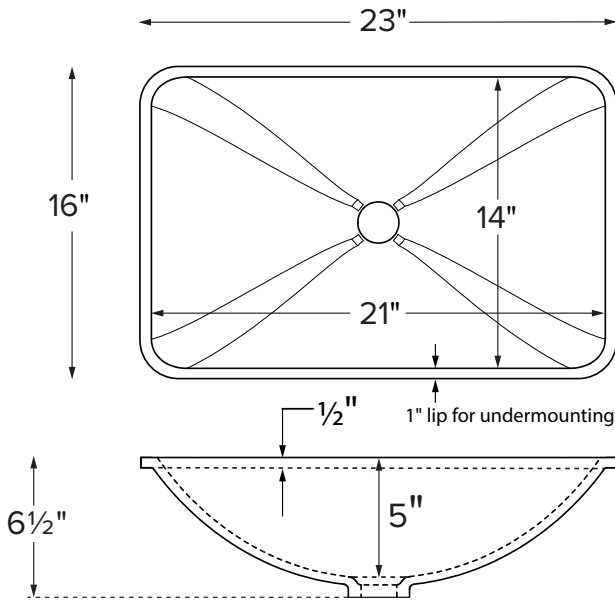

Adara UM

| |
|----------------------------------|
| MODEL 772 |
| 23" x 16" x 6.5" Bowl: 21" x 14" |
| UNDERMOUNT ONLY |
| SculptureStone® |
| 16 lbs / 7 kg |

Due to its handcrafted nature, always measure sink on-site to ensure cut-out accuracy.

Also available, Adara Counter-Sink, featuring custom-size countertop with integrated bowl. Offered in a single or double bowl configuration.

• Before discarding packaging, check for accessories that may be inside.
• All product measurements are ±1/2".
• Specifications and configurations are subject to change without notice.
• Measurements herein supersede all others published prior to publication date below.