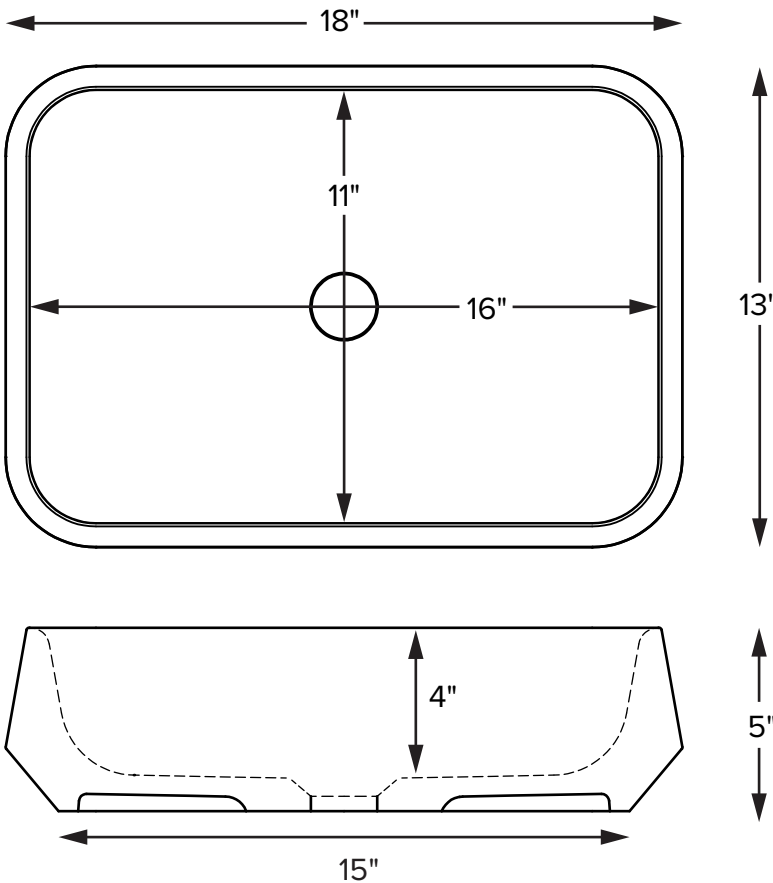

## Venet 2

MODEL 615
18" x 13" x 5"
VESSEL STYLE
<b>Mineral Composite</b>
23 lbs / 10.5 kg

Base dimensions on counter top: 5" in diameter  
Always measure sink on-site to ensure cut-out accuracy.

### ORDERING AND INSTALLATION

- 1.75" drain opening
- Accommodates 1.25" to 1.5" OD lavatory drain kit
- Not available with an overflow
- One-piece construction
- Limited Lifetime Residential Product Warranty

• Before discarding packaging, check for accessories that may be inside.  
• All product measurements are  $\pm 1/2"$ .  
• Specifications and configurations are subject to change without notice.  
• Measurements herein supersede all others published prior to publication date below.