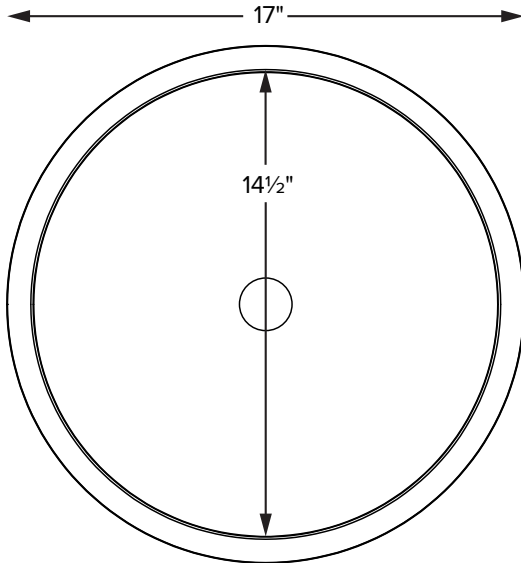

acquabella®

Venet 1

Base dimensions on counter top: 5" in diameter
Always measure sink on-site to ensure cut-out accuracy.

MODEL 614
17" x 7"
VESSEL STYLE
Mineral Composite
32 lbs / 14.5 kg

Sink Options and Pricing

* Replace "XXX" with color code in Options section

ORDERING AND INSTALLATION

- 1.75" drain opening
- Accommodates 1.25" to 1.5" OD lavatory drain kit
- Not available with an overflow
- One-piece construction
- Limited Lifetime Residential Product Warranty

• Before discarding packaging, check for accessories that may be inside.
• All product measurements are $\pm 1/2"$.
• Specifications and configurations are subject to change without notice.
• Measurements herein supersede all others published prior to publication date below.