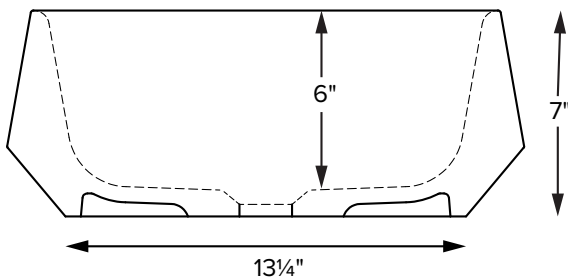

acquabella®

Venet 1

Base dimensions on counter top: 5" in diameter
Always measure sink on-site to ensure cut-out accuracy.

MODEL 614
17" x 7"
VESSEL STYLE
Mineral Composite
32 lbs / 14.5 kg

Sink Options and Pricing

* Replace "XXX" with color code in Options section

ORDERING AND INSTALLATION

- 1.75" drain opening
- Accommodates 1.25" to 1.5" OD lavatory drain kit
- Not available with an overflow
- One-piece construction
- Limited Lifetime Residential Product Warranty

• Before discarding packaging, check for accessories that may be inside.
• All product measurements are $\pm 1/2"$.
• Specifications and configurations are subject to change without notice.
• Measurements herein supersede all others published prior to publication date below.