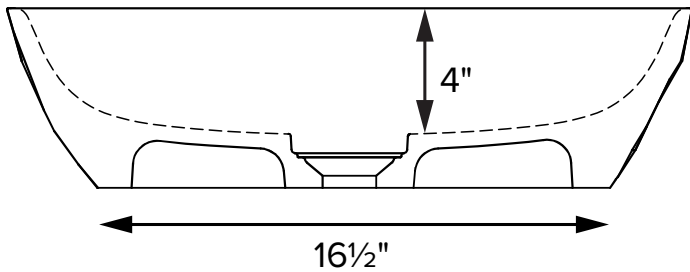

## Stelvio

|                          |
|--------------------------|
| MODEL 612                |
| 22" x 14.5" x 5.75"      |
| VESSEL STYLE             |
| <b>Mineral Composite</b> |
| 26 lbs / 12 kg           |

22"

14 1/2"

5 3/4"

Base dimensions on counter top: 16.5" x 9.25"  
Always measure sink on-site to ensure cut-out accuracy.