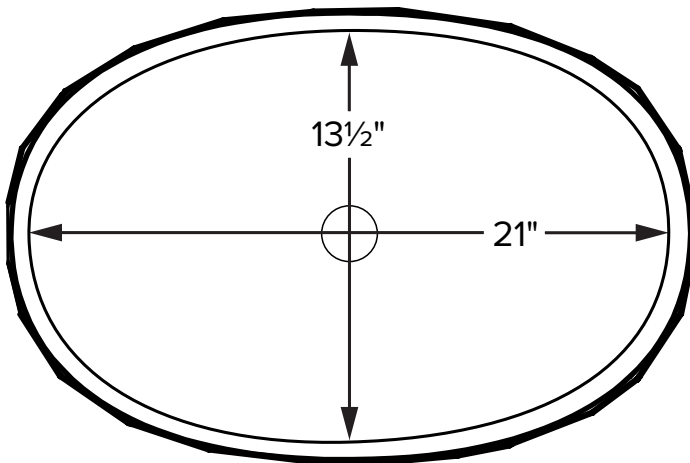

## Stelvio

|                          |
|--------------------------|
| MODEL 612                |
| 22" x 14.5" x 5.75"      |
| VESSEL STYLE             |
| <b>Mineral Composite</b> |
| 26 lbs / 12 kg           |

22"

14 1/2"

5 3/4"

Base dimensions on counter top: 16.5" x 9.25"  
Always measure sink on-site to ensure cut-out accuracy.