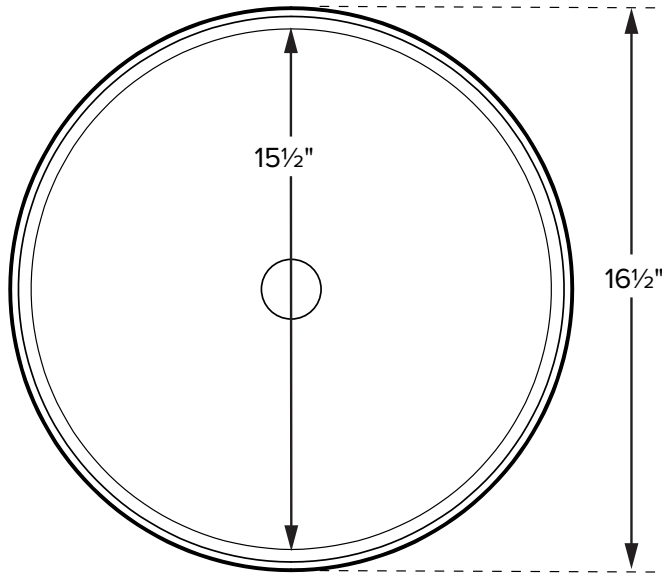

acquabella®

Cristallo 3

MODEL 611
16.5" x 6"
VESSEL STYLE
Mineral Composite
10 lbs / 4.6 kg

Base dimensions on counter top: 5" in diameter
Always measure sink on-site to ensure cut-out accuracy.

Sink Options and Pricing

* Replace "XXX" with color code in Options section

ORDERING AND INSTALLATION

- 1.75" drain opening
- Accommodates 1.25" to 1.5" OD lavatory drain kit
- Not available with an overflow
- One-piece construction
- Limited Lifetime Residential Product Warranty

• Before discarding packaging, check for accessories that may be inside.
• All product measurements are $\pm 1/2"$.
• Specifications and configurations are subject to change without notice.
• Measurements herein supersede all others published prior to publication date below.