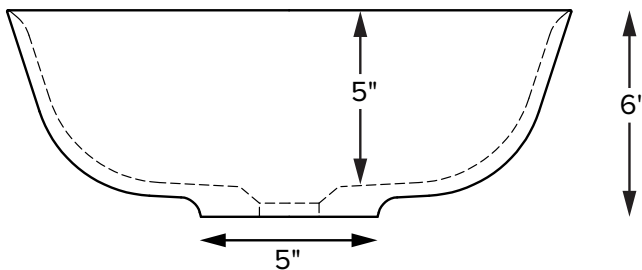

acquabella®

Cristallo 3

MODEL 611
16.5" x 6"
VESSEL STYLE
Mineral Composite
10 lbs / 4.6 kg

Base dimensions on counter top: 5" in diameter
Always measure sink on-site to ensure cut-out accuracy.

Sink Options and Pricing

* Replace "XXX" with color code in Options section

ORDERING AND INSTALLATION

- 1.75" drain opening
- Accommodates 1.25" to 1.5" OD lavatory drain kit
- Not available with an overflow
- One-piece construction
- Limited Lifetime Residential Product Warranty

• Before discarding packaging, check for accessories that may be inside.
• All product measurements are $\pm 1/2"$.
• Specifications and configurations are subject to change without notice.
• Measurements herein supersede all others published prior to publication date below.