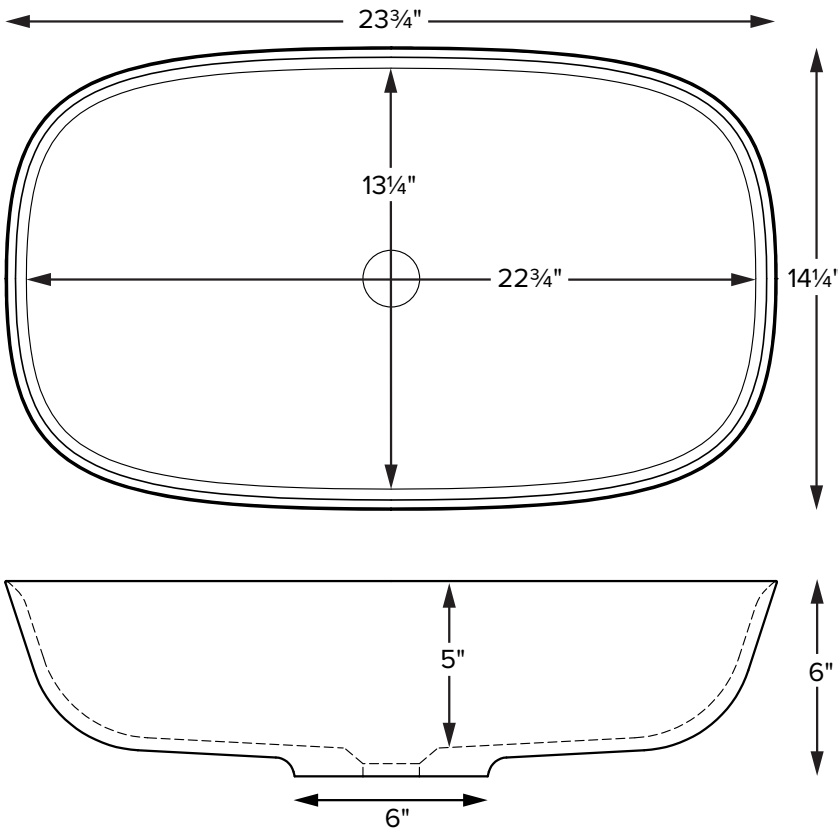

acquabella®

Cristallo 2

MODEL 610
23.75" x 14.25" x 6"
VESSEL STYLE
Mineral Composite
14 lbs / 6.4 kg

Base dimensions on counter top: 5" in diameter
 Always measure sink on-site to ensure cut-out accuracy.

- 1.75" drain opening
- Accommodates 1.25" to 1.5" OD lavatory drain kit
- Not available with an overflow
- One-piece construction
- Limited Lifetime Residential Product Warranty

• Before discarding packaging, check for accessories that may be inside.
 • All product measurements are ±1/2".
 • Specifications and configurations are subject to change without notice.
 • Measurements herein supersede all others published prior to publication date below.