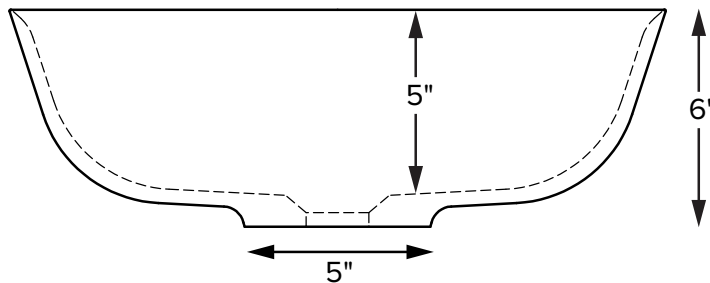

acquabella®

Cristallo 1

MODEL 609
18" x 12.75" x 6"
VESSEL STYLE
Mineral Composite
14 lbs / 6.3 kg

Base dimensions on counter top: 5" in diameter
Always measure sink on-site to ensure cut-out accuracy.

Sink Options and Pricing

* Replace "XXX" with color code in Options section

ORDERING AND INSTALLATION

- 1.75" drain opening
- Accommodates 1.25" to 1.5" OD lavatory drain kit
- Not available with an overflow
- One-piece construction
- Limited Lifetime Residential Product Warranty

• Before discarding packaging, check for accessories that may be inside.
• All product measurements are $\pm 1/2"$.
• Specifications and configurations are subject to change without notice.
• Measurements herein supersede all others published prior to publication date below.