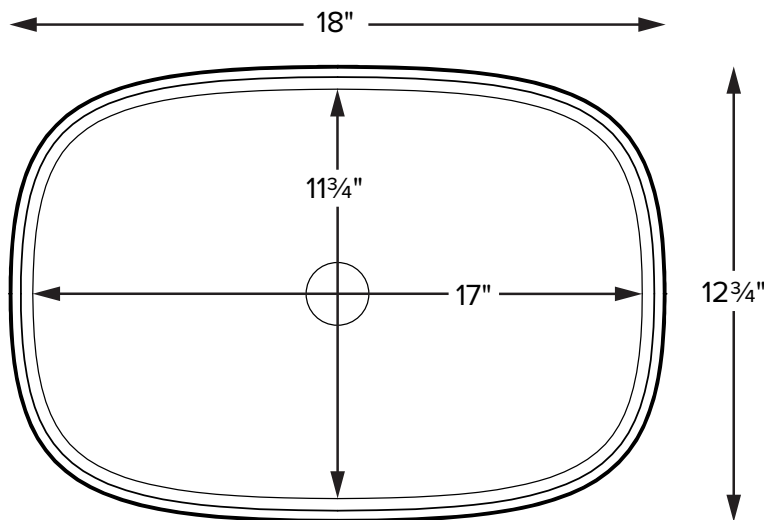

acquabella®

Cristallo 1

MODEL 609
18" x 12.75" x 6"
VESSEL STYLE
Mineral Composite
14 lbs / 6.3 kg

Base dimensions on counter top: 5" in diameter
Always measure sink on-site to ensure cut-out accuracy.

Sink Options and Pricing

* Replace "XXX" with color code in Options section

ORDERING AND INSTALLATION

- 1.75" drain opening
- Accommodates 1.25" to 1.5" OD lavatory drain kit
- Not available with an overflow
- One-piece construction
- Limited Lifetime Residential Product Warranty

• Before discarding packaging, check for accessories that may be inside.
• All product measurements are $\pm 1/2"$.
• Specifications and configurations are subject to change without notice.
• Measurements herein supersede all others published prior to publication date below.