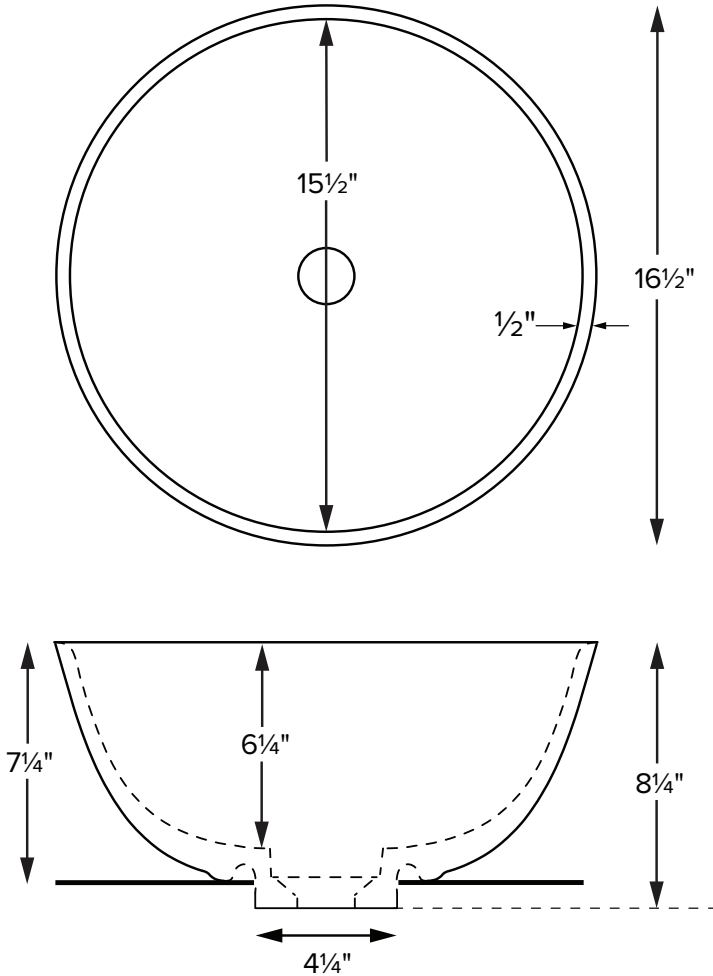

acquabella®

Sandlin 2

Drain Cover

MODEL 608
16.5" x 8.25"
VESSEL STYLE
Mineral Composite
18 lbs / 8 kg

Base width on counter top: 6 3/4"

Always measure sink on-site to ensure cut-out accuracy.

Sink Options and Pricing

* Replace "XXX" with color code in Options section

ORDERING AND INSTALLATION

- 1.75" drain opening
- Accommodates 1.25" to 1.5" OD lavatory drain kit
- Not available with an overflow
- Matching drain cover included (check packaging carefully)
- One-piece construction
- Limited Lifetime Residential Product Warranty

• Before discarding packaging, check for accessories that may be inside.
 • All product measurements are $\pm 1/2"$.
 • Specifications and configurations are subject to change without notice.
 • Measurements herein supersede all others published prior to publication date below.