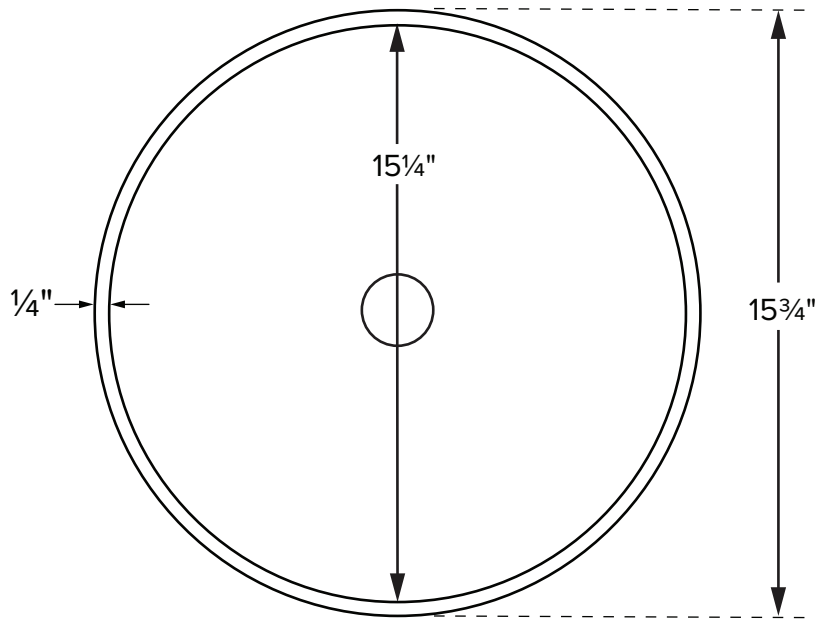

acquabella®

Sandlin 1

MODEL 605
15.75" x 4.5"
VESSEL STYLE
Mineral Composite
9 lbs / 4 kg

Sink Options and Pricing		
Part # and Description		
605	Gloss White Interior, Organic Textured Matte White Exterior	\$850
605xxx*	Matte Color, Exterior Only	\$850
Exterior Color/Finish		
<i>Must be ordered at time of purchase</i>		
Sand, matte finish (MSD)		
Gray, matte finish only (MGY)		
Charcoal, matte finish only (MCH)		
Black, matte finish only (MBK)		

* Replace "XXX" with color code in Options section

ORDERING AND INSTALLATION

- 1.75" drain opening
- Accommodates 1.25" to 1.5" OD lavatory drain kit
- Not available with an overflow
- White drain cover included (check packaging carefully)
- One-piece construction
- Limited Lifetime Residential Product Warranty

Base width on counter top: 8 3/4"
 Always measure sink on-site to ensure cut-out accuracy.

• Before discarding packaging, check for accessories that may be inside.
 • All product measurements are ±1/2".
 • Specifications and configurations are subject to change without notice.
 • Measurements herein supersede all others published prior to publication date below.