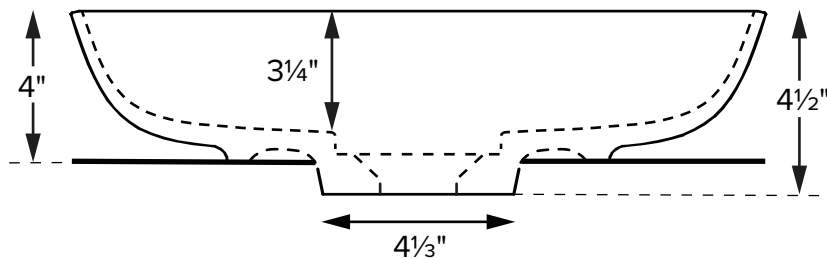

acquabella®

Sandlin 1

MODEL 605
15.75" x 4.5"
VESSEL STYLE
Mineral Composite
9 lbs / 4 kg

Sink Options and Pricing		
Part # and Description		
605	Gloss White Interior, Organic Textured Matte White Exterior	\$850
605xxx*	Matte Color, Exterior Only	\$850
Exterior Color/Finish		
<i>Must be ordered at time of purchase</i>		
Sand, matte finish (MSD)		
Gray, matte finish only (MGY)		
Charcoal, matte finish only (MCH)		
Black, matte finish only (MBK)		

* Replace "XXX" with color code in Options section

ORDERING AND INSTALLATION

- 1.75" drain opening
- Accommodates 1.25" to 1.5" OD lavatory drain kit
- Not available with an overflow
- White drain cover included (check packaging carefully)
- One-piece construction
- Limited Lifetime Residential Product Warranty

Base width on counter top: 8 3/4"
 Always measure sink on-site to ensure cut-out accuracy.

• Before discarding packaging, check for accessories that may be inside.
 • All product measurements are ±1/2".
 • Specifications and configurations are subject to change without notice.
 • Measurements herein supersede all others published prior to publication date below.