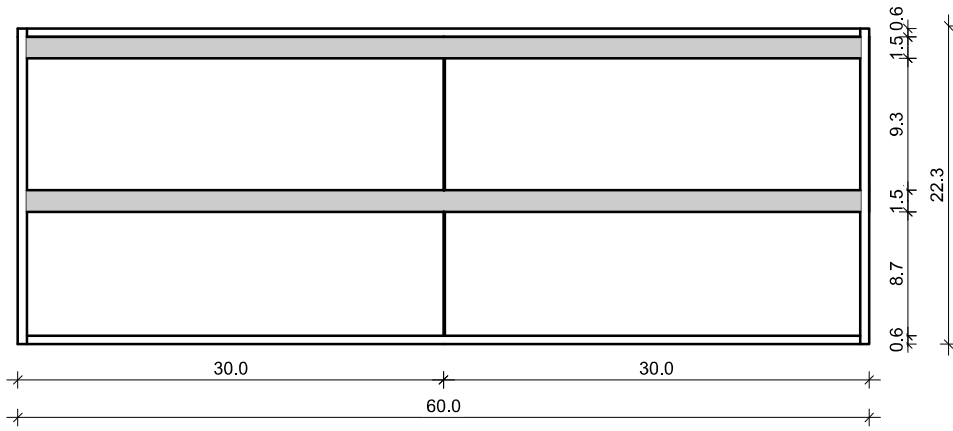

STANFORD – INSERT 2 60-04

FRONT VIEW

CROSS VIEW

TOP VIEW

BACK VIEW