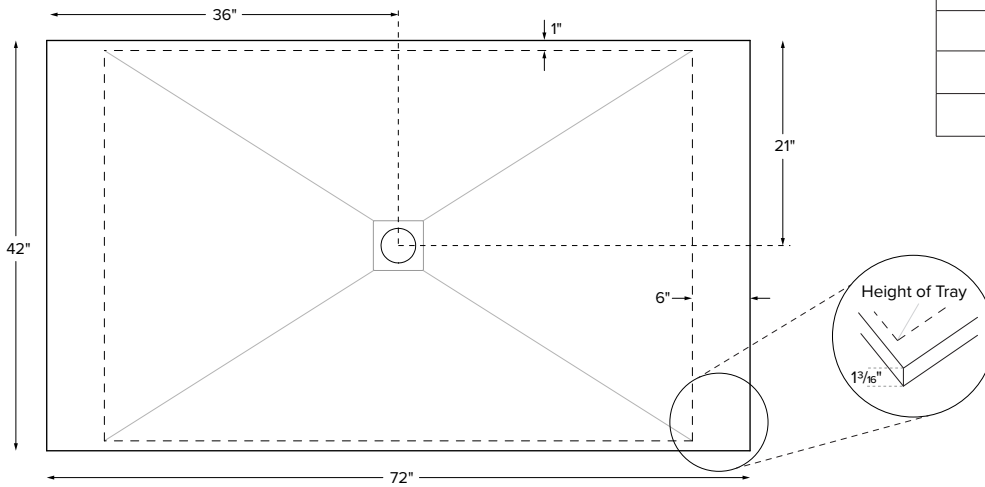

72" x 42" x 1.1875"
MULTI, LOW-PROFILE THRESHOLD textured floor
Center Drain
<b>Mineral Composite</b>
195 lbs / 88 kg

Model #	Texture	Description	Color / Finish	MSRP
SBB7242C	Pizarra	Matching Pizarra hidden drain cover	White Matte	<b>\$2,515</b>
SBB7242Cxxx*			Optional Color	