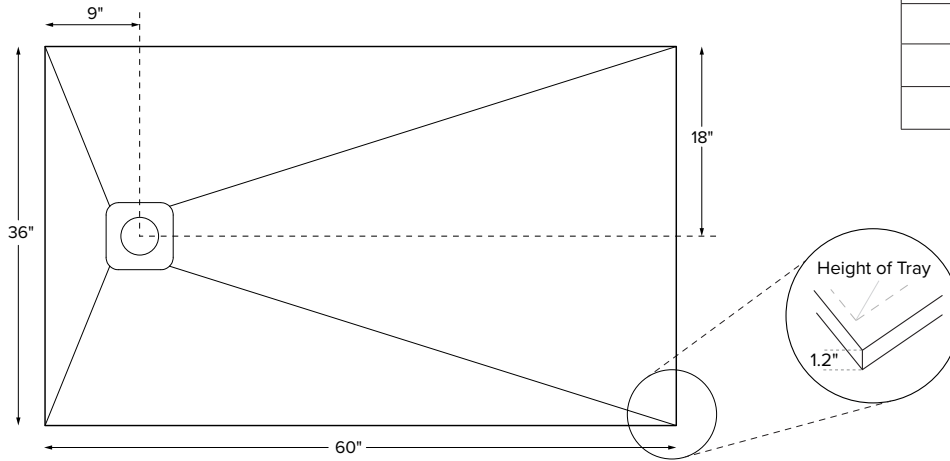

60" x 36" x 1.2"
MULTI, LOW-PROFILE THRESHOLD textured floor
End Drain
Mineral Composite
128 lbs / 58 kg

Model #	Texture	Description	Color / Finish	MSRP
SBB6036E	Pizarra	Matching Pizarra hidden drain cover	White Matte	\$1,915
SBB6036Exxx*			Optional Color	

Teak Bath Mat (TKMAT3018) \$840 Measures 30" x 17.5" x 1"
Custom sizes also available. Contact MTI for details.

Recommended Drain Kits

Oatey 42099
Westbrass D206P

- Options and accessories may be packaged inside the box. Always check packaging before discarding.
- All product measurements are $\pm 1/2"$.
- Specifications and configurations are subject to change without notice.
- Measurements herein supersede all others published prior to publication date below.