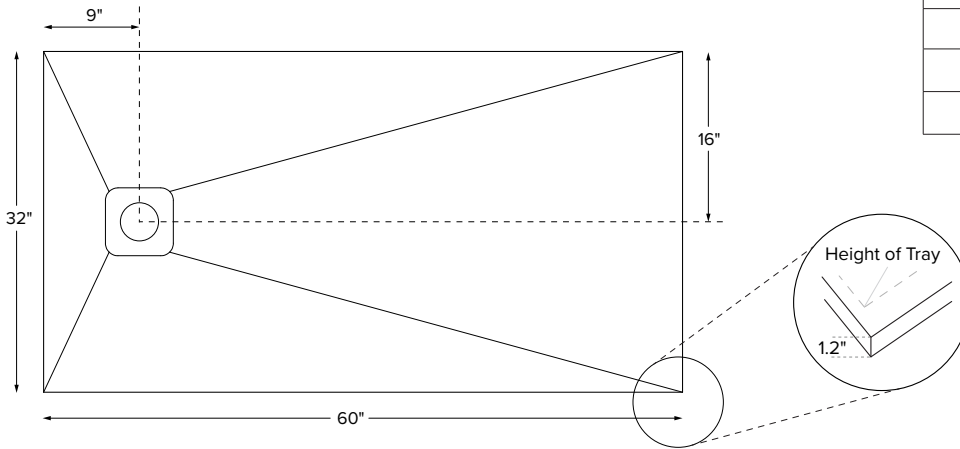

60" x 32" x 1.2"
MULTI, LOW-PROFILE THRESHOLD textured floor
End Drain
Mineral Composite
165 lbs / 75 kg

Model #	Texture	Description	Color / Finish	MSRP
SBB6032E	Pizarra	Matching Pizarra hidden drain cover	White Matte	\$1,865
SBB6032Exxx*			Optional Color	

Teak Bath Mat (TKMAT3018) \$840 Measures 30" x 17.5" x 1"
Custom sizes also available. Contact MTI for details.

Recommended Drain Kits

Oatey 42099
Westbrass D206P

- Options and accessories may be packaged inside the box. Always check packaging before discarding.
- All product measurements are ±1/2".
- Specifications and configurations are subject to change without notice.
- Measurements herein supersede all others published prior to publication date below.