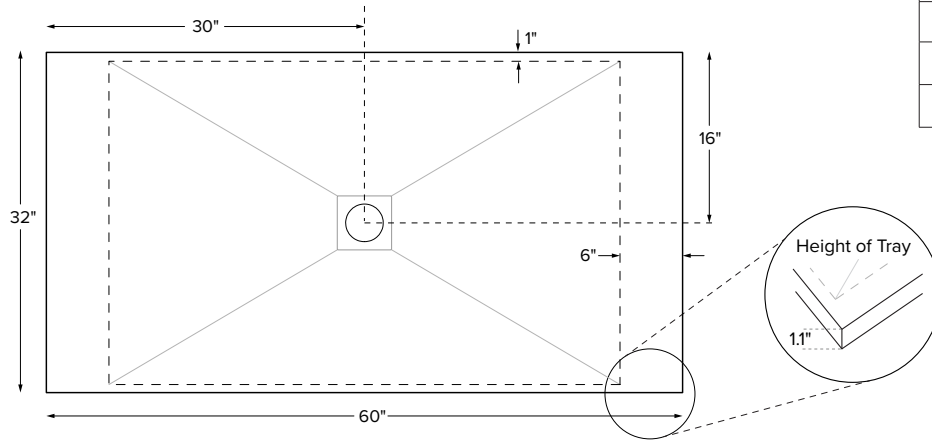

Drain Cover

60" x 32" x 1.1"
MULTI, LOW-PROFILE THRESHOLD textured floor
Center Drain
Mineral Composite
108 lbs / 49 kg

Model #	Texture	Description	Color / Finish	MSRP
SBB6032C	Pizarra	Matching Pizarra hidden drain cover	White Matte	\$1,865
SBB6032Cxxx*			Optional Color	

- 3.5" drain opening pre-drilled.
- Drain cover included. Check packaging carefully.
- Designed to install on a flat, level subfloor. See installation instructions.
- All bases are in accordance with CSA B45.5/IAPMO Z124 standard and compliant with ASTM C 1028-07 coefficient of friction.

Teak Bath Mat (TKMAT3018) \$840 Measures 30" x 17.5" x 1"

Custom sizes also available. Contact MTI for details.

Recommended Drain Kits

- Oatey 42099
- Westbrass D206P

- Options and accessories may be packaged inside the box. Always check packaging before discarding.
- All product measurements are $\pm 1/2"$.
- Specifications and configurations are subject to change without notice.
- Measurements herein supersede all others published prior to publication date below.