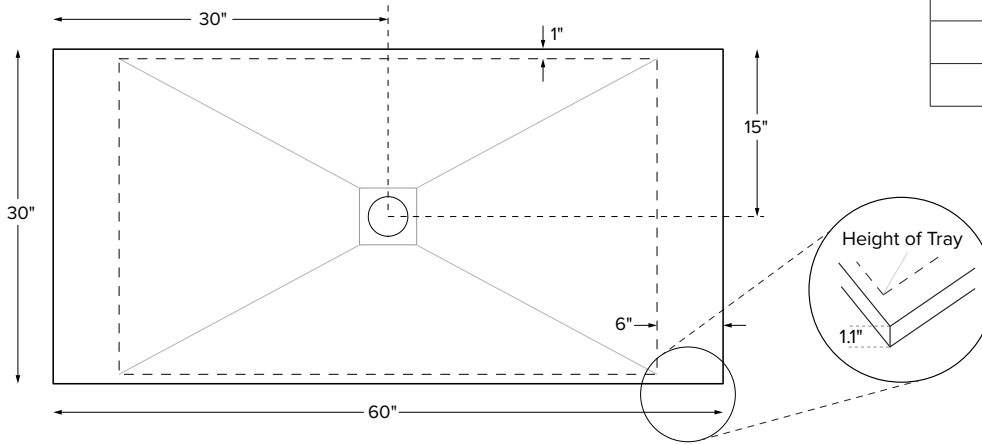

60" x 30" x 1.1"
MULTI, LOW-PROFILE THRESHOLD textured floor
Center Drain
Mineral Composite
128 lbs / 58 kg

Model #	Texture	Description	Color / Finish	MSRP
SBB6030C	Pizarra	Matching Pizarra hidden drain cover	White Matte	\$1,815
SBB6030Cxxx*			Optional Color	

Teak Bath Mat (TKMAT3018) \$840 Measures 30" x 17.5" x 1"

Custom sizes also available. Contact MTI for details.

Recommended Drain Kits

- Oatey 42099
- Westbrass D206P

- Options and accessories may be packaged inside the box. Always check packaging before discarding.
- All product measurements are $\pm 1/2"$.
- Specifications and configurations are subject to change without notice.
- Measurements herein supersede all others published prior to publication date below.