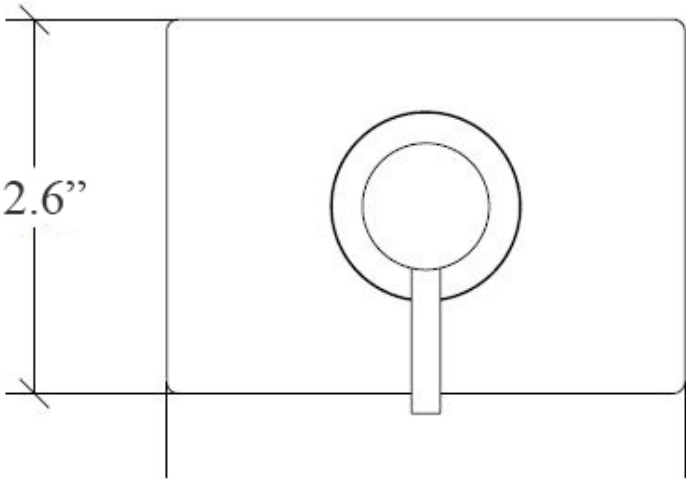

## Finishes:

White \ Polished Chrome

White \ Matte Black

\* WS Bath Collections reserves the right to revise dimensions or information on this sheet without notice

Collection |  
Saon

Model |  
Saon 4034

Dimensions Metric

*1 inch = 2.54 cm*

*1 inch = 25.4 mm*

**WS**<sup>®</sup>  
**BATH**  
**COLLECTIONS**

1051 Lea Drive - Collegeville, PA 19426  
Tel. 215 513 9400 - Fax 610 831 0215

[www.ws bathcollections.com](http://www.ws bathcollections.com) - [info@ws bathcollections.com](mailto:info@ws bathcollections.com)

\* WS Bath Collections reserves the right to revise dimensions or information on this sheet without notice

**Collection |**  
Saon

**Model |**  
Saon 4034

Dimensions Metric  
*1 inch = 2.54 cm*  
*1 inch = 25.4 mm*