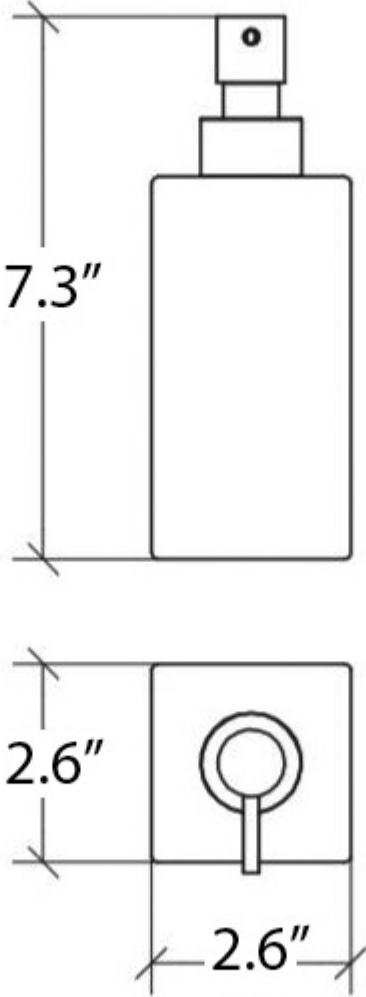

Product Specs Sheets

Cover Page

Saon 4033

Features

- Soap Dispenser
- White Finish
- Pump Available in 2 Finishes: Polished Chrome and Matte Black
- Solid Brass Base
- Premium Metal Construction for Durability and Reliability
- Volume: 400 ml
- Free Standing Installation
- Made in Italy

Model |
Saon 4033

Dimensions Metric

1 inch = 2.54 cm

1 inch = 25.4 mm

WS[®]
BATH
COLLECTIONS

1051 Lea Drive - Collegeville, PA 19426
Tel. 215 513 9400 - Fax 610 831 0215

www.ws bathcollections.com - info@ws bathcollections.com

* WS Bath Collections reserves the right to revise dimensions or information on this sheet without notice

Collection |
Saon

Model |
Saon 4033

Dimensions Metric
1 inch = 2.54 cm
1 inch = 25.4 mm

WS[®] BATH COLLECTIONS
1051 Lea Drive - Collegeville, PA 19426
Tel. 215 513 9400 - Fax 610 831 0215
www.ws bathcollections.com - info@ws bathcollections.com