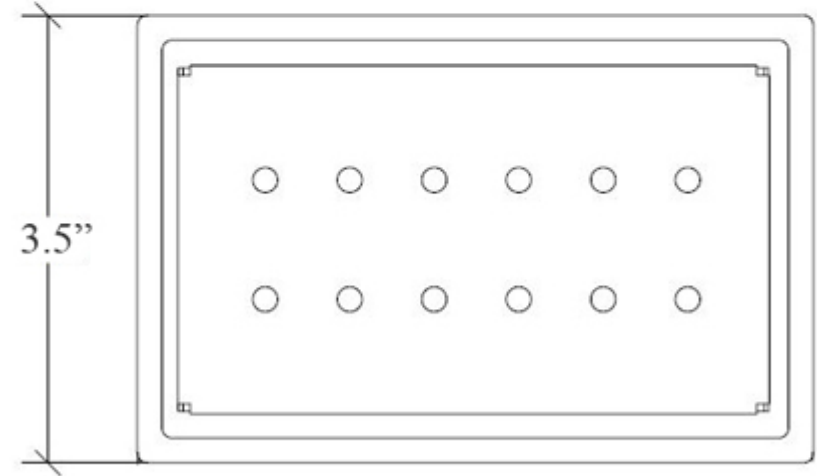

* WS Bath Collections reserves the right to revise dimensions or information on this sheet without notice

Collection | Saon	Model | Saon 4032	Dimensions Metric <i>1 inch = 2.54 cm</i> <i>1 inch = 25.4 mm</i>	 1051 Lea Drive - Collegeville, PA 19426 Tel. 215 513 9400 - Fax 610 831 0215 www.ws bathcollections.com - info@ws bathcollections.com