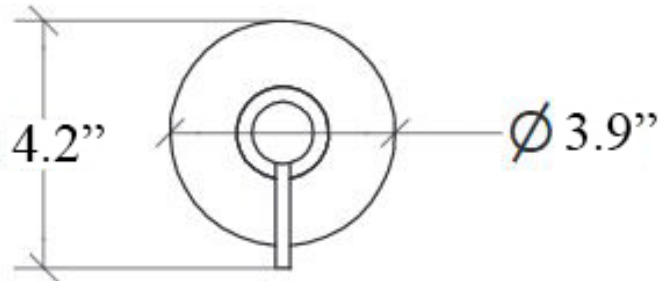

Dimensions Metric

1 inch = 2.54 cm

1 inch = 25.4 mm

WS[®]
BATH
COLLECTIONS

1051 Lea Drive - Collegeville, PA 19426
Tel. 215 513 9400 - Fax 610 831 0215

www.ws bathcollections.com - info@ws bathcollections.com

* WS Bath Collections reserves the right to revise dimensions or information on this sheet without notice

<p>Collection Saon</p>	<p>Model Saon 4023</p>	<p>Dimensions Metric <i>1 inch = 2.54 cm</i> <i>1 inch = 25.4 mm</i></p>	<p> 1051 Lea Drive - Collegeville, PA 19426 Tel. 215 513 9400 - Fax 610 831 0215 www.ws bathcollections.com - info@ws bathcollections.com</p>
-------------------------------------	-------------------------------------	--	---