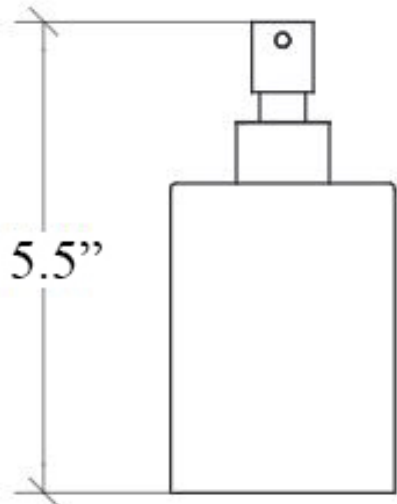

Dimensions Metric

1 inch = 2.54 cm

1 inch = 25.4 mm

WS[®]
BATH
COLLECTIONS

1051 Lea Drive - Collegeville, PA 19426
Tel. 215 513 9400 - Fax 610 831 0215

www.ws bathcollections.com - info@ws bathcollections.com

* WS Bath Collections reserves the right to revise dimensions or information on this sheet without notice

<p>Collection Saon</p>	<p>Model Saon 4023</p>	<p>Dimensions Metric <i>1 inch = 2.54 cm</i> <i>1 inch = 25.4 mm</i></p>	<p> 1051 Lea Drive - Collegeville, PA 19426 Tel. 215 513 9400 - Fax 610 831 0215 www.ws bathcollections.com - info@ws bathcollections.com</p>
-------------------------------------	-------------------------------------	--	---