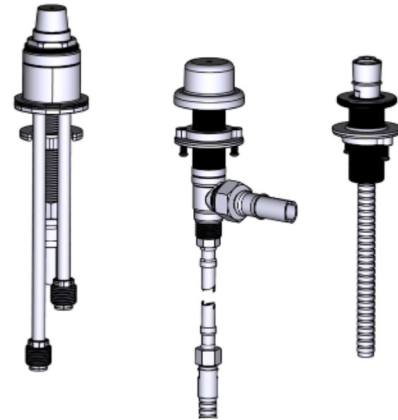

SPECIFICATIONS

DESCRIPTION

- RHTB
 - 1/2" inlet male NPT
- RHTB-EX
 - 1/2" inlet EXPANSION PEX
- RHTB-SPEX
 - 1/2" inlet PEX
- Rough only
- TXX10XX or TXX16XX trim required to complete

STANDARDS

- ASME A112.18.1 / CSA B125.1

RHTB

3-piece deck-mount tub filler rough

MODELS:

RHTB
RHTB-EX
RHTB-SPEX

CONNECTION:

NPT
Expansion PEX
PEX

For warranty or additional information, contact:

US Customers