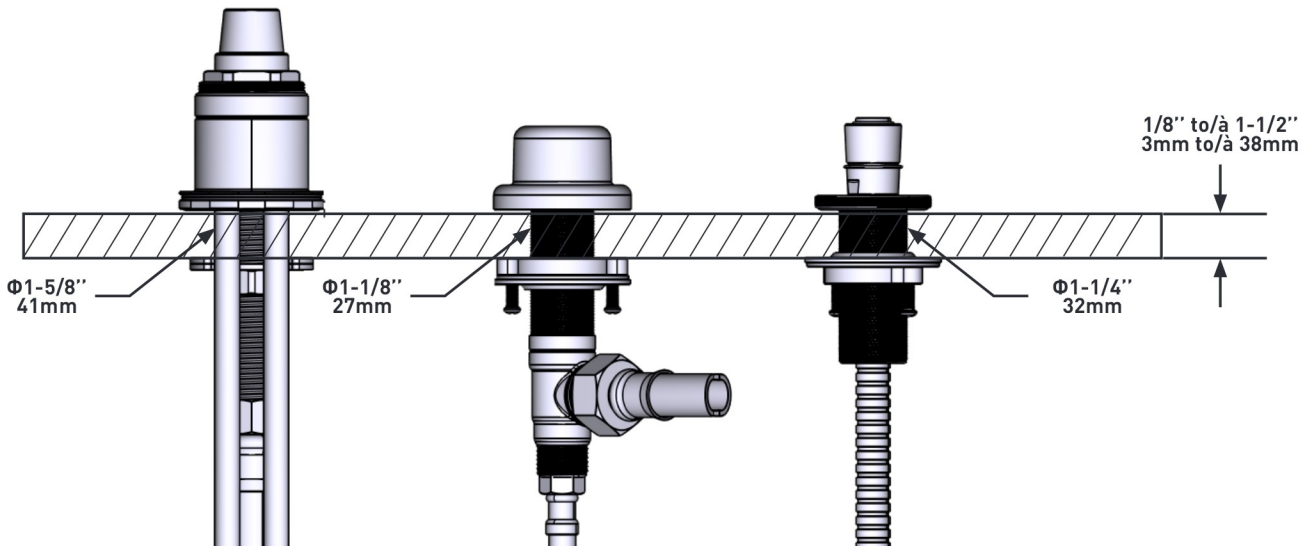

SPECIFICATIONS

DESCRIPTION

- RHTB
 - 1/2" inlet male NPT
- RHTB-EX
 - 1/2" inlet EXPANSION PEX
- RHTB-SPEX
 - 1/2" inlet PEX
- Rough only
- TXX10XX or TXX16XX trim required to complete

STANDARDS

- ASME A112.18.1 / CSA B125.1

RHTB

3-piece deck-mount tub filler rough

MODELS:

RHTB
RHTB-EX
RHTB-SPEX

CONNECTION:

NPT
Expansion PEX
PEX

For warranty or additional information, contact:

US Customers