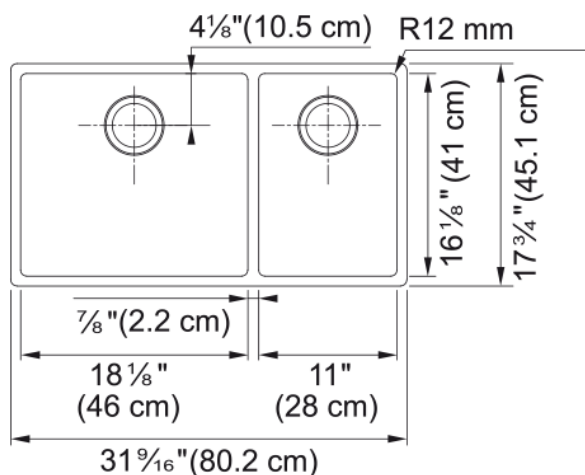

Cube Undermount Sink - CUX160 | 122.0371.985

Aspect

Sink type	Sink
Type of material	Stainless steel
Number of bowls	2
Color	Steel
Surface finish	Pearl

Product Dimensions

Exterior size: right to left	31.496
Exterior size: front to back	17.717
Large bowl size: right to left	18.11
Large bowl size: front to back	16.142
Large bowl: depth	9.055
Small bowl size: right to left	11.024
Small bowl size: front to back	16.142
Small bowl: depth	9.055

Installation

Minimum cabinet size	36"
----------------------	-----

Product specifications

Installation type	Undermount
Drain hole	3 1/2"
Position of drainer	No drainer

Product identification

Product brand	FRANKE
Product family	Maris
Collection	Cube
Certified by	IAPMO