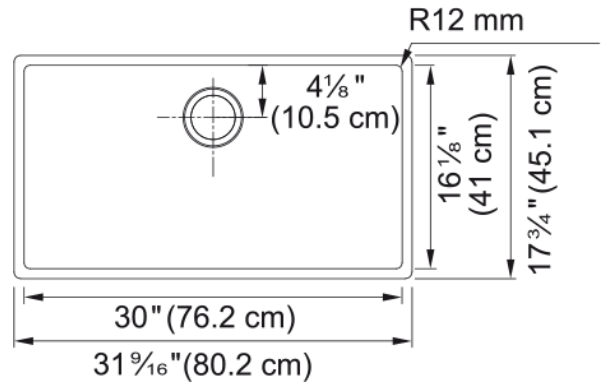

Cube Undermount Sink - CUX11030 | 122.0371.978

Aspect

Sink type	Sink
Type of material	Stainless steel
Number of bowls	1
Color	Steel
Surface finish	Pearl

Product Dimensions

Exterior size: right to left	31.496
Exterior size: front to back	17.756
Large bowl size: right to left	30
Large bowl size: front to back	16.142
Large bowl: depth	9.016

Installation

Minimum cabinet size	36"

Product specifications

Installation type	Undermount
Drain hole	3 1/2"
Position of drainer	No drainer

Product identification

Product brand	FRANKE
Product family	Maris
Collection	Cube
Certified by	IAPMO

Features

Drainers number	No drainer
Product reversibility	No
Faucet ledge	No
Strainer assembly included	No
Strainer assembly type	No waste kit
Overflow	No