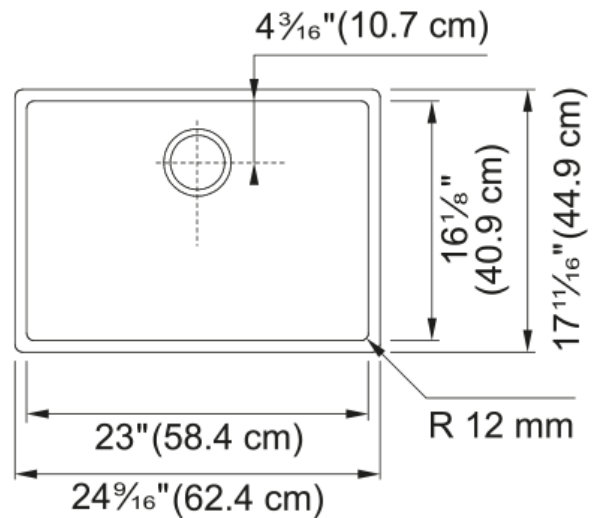

Cube Undermount Sink - CUX11023 | 122.0531.788

Aspect

Sink type	Sink
Type of material	Stainless steel
Number of bowls	1
Color	Steel
Surface finish	Pearl

Product Dimensions

Exterior size: right to left	24.606
Exterior size: front to back	17.717
Large bowl size: right to left	22.992
Large bowl size: front to back	16.142
Large bowl: depth	8.976

Installation

Minimum cabinet size	30"

Product specifications

Installation type	Undermount
Drain hole	3 1/2"
Position of drainer	No drainer

Product identification

Product brand	FRANKE
Product family	Maris
Collection	Cube
Certified by	CE

Features

Drainers number	No drainer
Product reversibility	No
Faucet ledge	No
Strainer assembly included	No
Strainer assembly type	No waste kit
Overflow	No