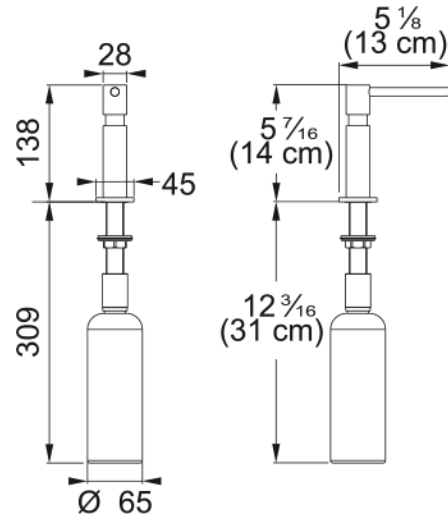

Soap Dispenser - SD-500 UNI-SD-CHR | 119.0068.281

Technical Data

Aspect

Type of material	Stainless steel
Color	Polished chrome
Accessory type	Soap dispenser

Product identification

Product family	None
Collection	Planar 8