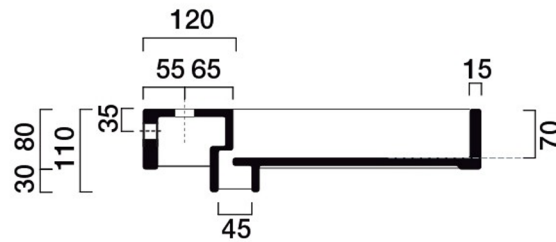

Hyde drain waste

cod.PI9E

Particolare installazione
piletta ad espansione

Hyde drain

* WS Bath Collections reserves the right to revise dimensions or information on this sheet without notice

Collection |
WSBC Drains and Traps

Model |
WSBC 53991

Dimensions Metric

1 inch = 2.54 cm

1 inch = 25.4 mm

WS®
BATH
COLLECTIONS

1051 Lea Drive - Collegeville, PA 19426
Tel. 215 513 9400 - Fax 610 831 0215

www.ws bathcollections.com - info@ws bathcollections.com