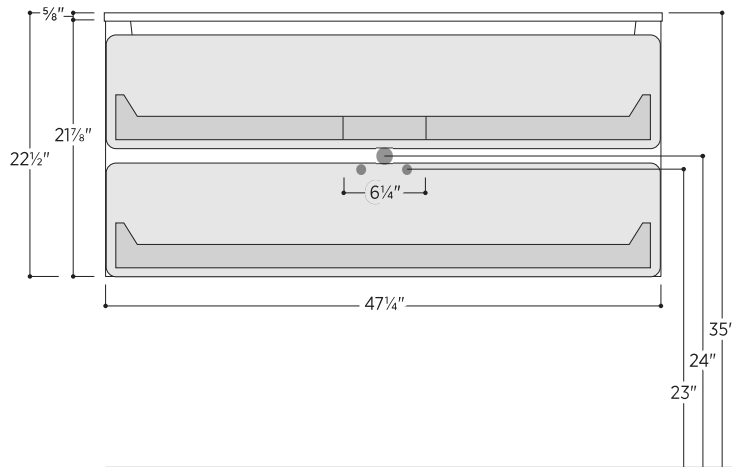

Form Soft · White

PFFS4820WM + PCX4820

Front View

Side View