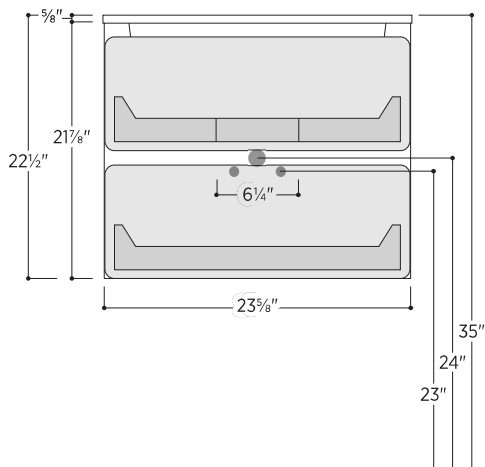

# Form Soft · White

PFFS2420WM + PCX2420

Front View

Side View