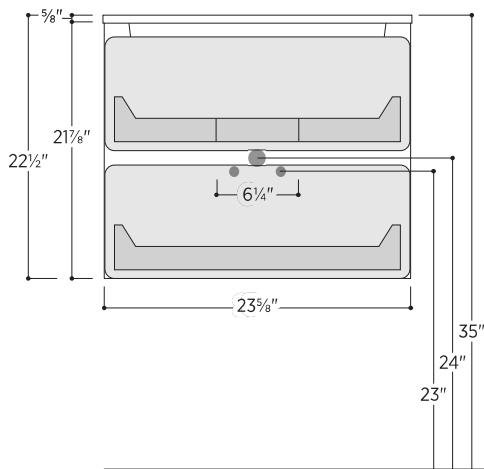

Form Soft · Black

PFFS2420BM + PCX2420

Front View

Side View