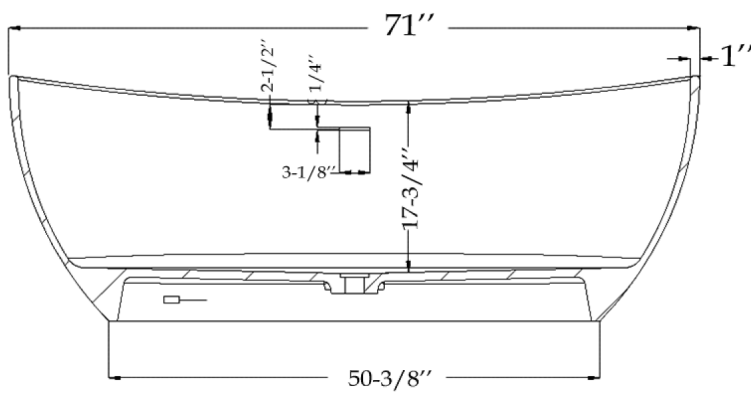

All dimensions are approximate. Structure measurements must be verified against the unit to ensure proper fit.