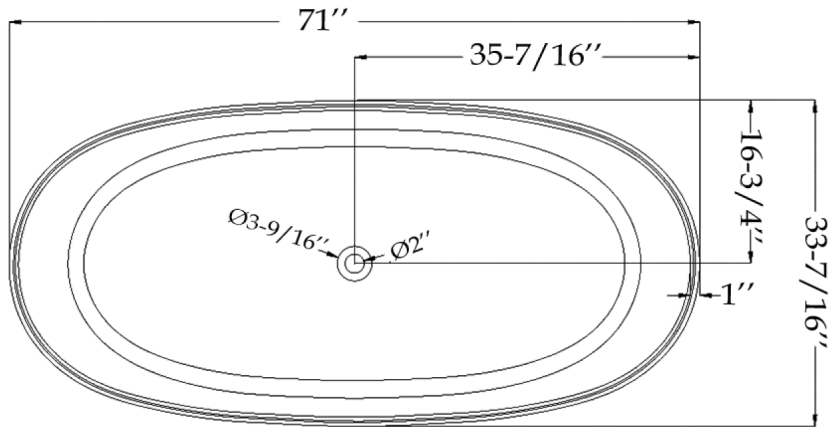

All dimensions are approximate. Structure measurements must be verified against the unit to ensure proper fit.