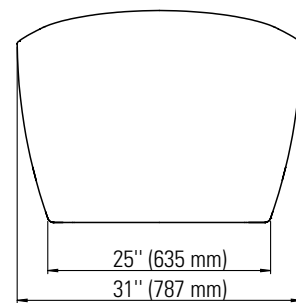

Produits Neptune
Rouge

FLORENCE 3266F1

Bathtub

Ajustable feet
Above-the-floor rough (AFR)

*All dimensions are approximate and subject to change without notice
Please refer to the installation guide before beginning the installation