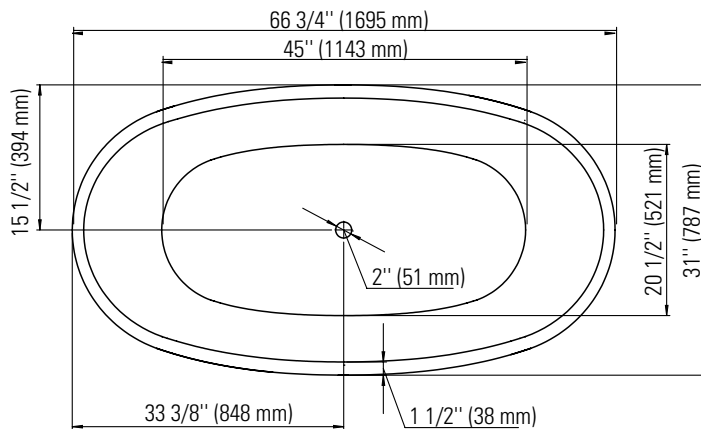

Produits Neptune
Rouge

FLORENCE 3266F1

Bathtub

Ajustable feet
Above-the-floor rough (AFR)

*All dimensions are approximate and subject to change without notice
Please refer to the installation guide before beginning the installation