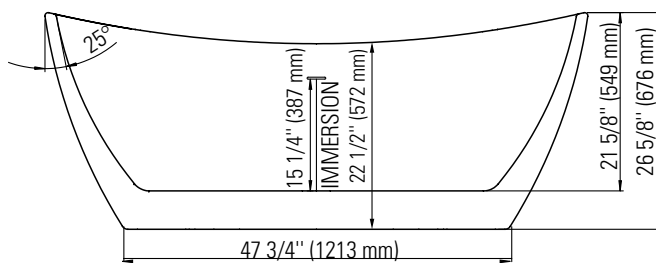

Produits Neptune
Rouge

FLORENCE 3266F1

Bathtub

Ajustable feet
Above-the-floor rough (AFR)

*All dimensions are approximate and subject to change without notice
Please refer to the installation guide before beginning the installation