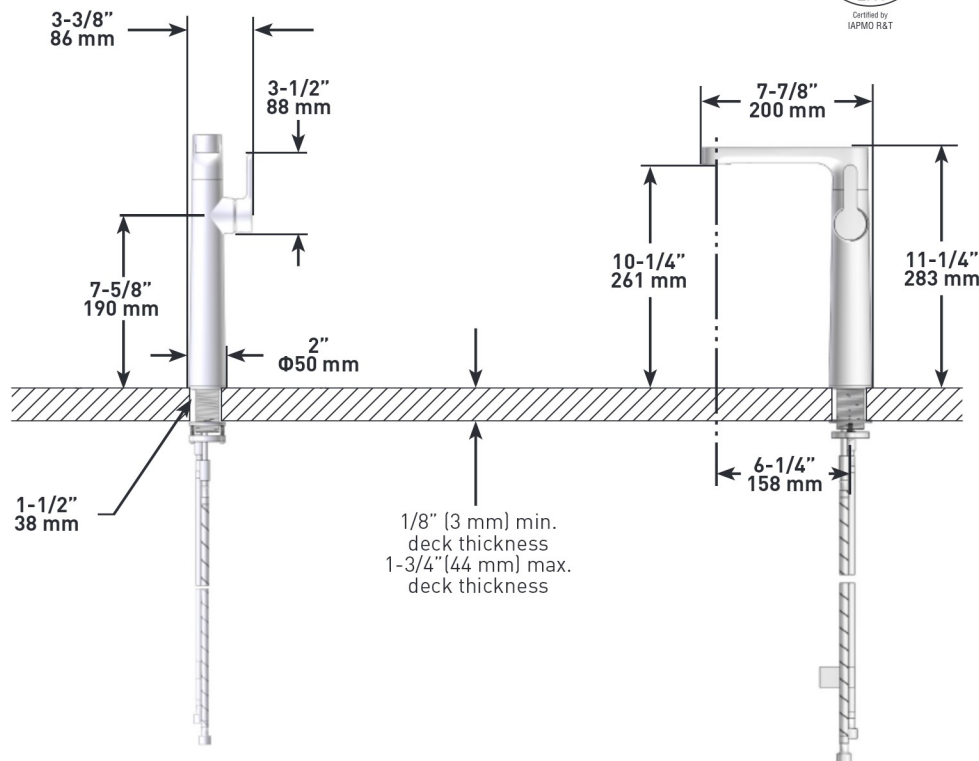

For warranty or additional information, contact:

US Customers

U.S.A.
houseofrohl.com/support
1-800-777-9762

QUEBEC / MARITIMES / WESTERN CANADA
QUÉBEC / MARITIMOS / OUEST CANADIEN
QUEBEC / MARITIMOS / CANADA OCCIDENTAL
houseofrohl.ca/support
1-866-473-8442

Canadian Customers

ONTARIO
houseofrohl.ca/support
1-800-287-5354