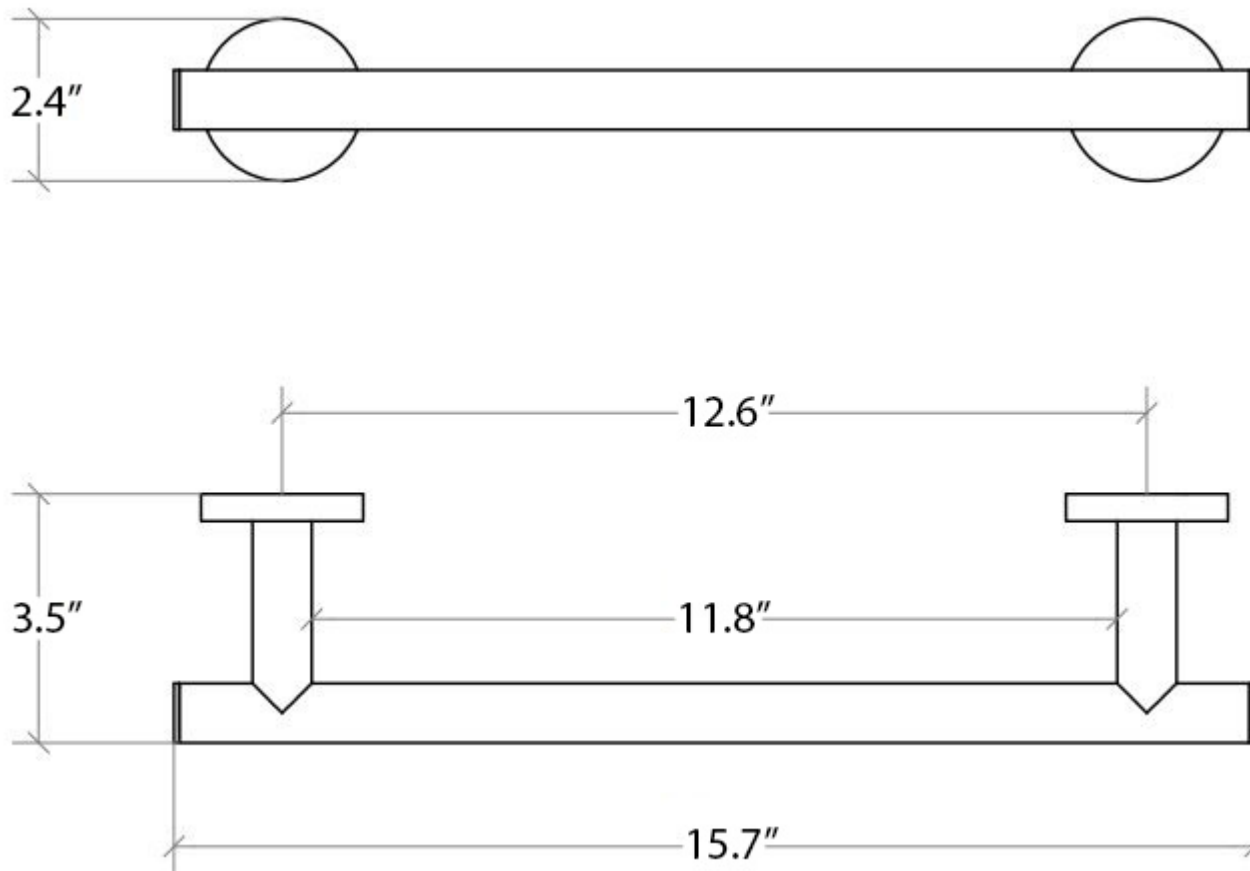

Napie 53114

Features

- Towel Rail
- Polished Chrome Finish
- Solid Brass Base
- Premium Metal Construction for Durability and Reliability
- Screw Installation or Easy Glue (Self-Adhesive) Installation (No Drilling Required)
- Installation Hardware Included
- Designer Collection
- Italian Design

SKU# | Option:

- Napie 53114 | Polished Chrome

Finishes:

* WS Bath Collections reserves the right to revise dimensions or information on this sheet without notice

Collection Napie	Model Napie 53114	Dimensions Metric <i>1 inch = 2.54 cm</i> <i>1 inch = 25.4 mm</i>	 1051 Lea Drive - Collegeville, PA 19426 Tel. 215 513 9400 - Fax 610 831 0215 www.ws bathcollections.com - info@ws bathcollections.com
----------------------------	-------------------------------	---	---

Product Specs Sheets

Collection
Napie

Model |
Napie 53114

Dimensions Metric

1 inch = 2.54 cm
1 inch = 25.4 mm

WS[®]
BATH
COLLECTIONS

1051 Lea Drive - Collegeville, PA 19426
Tel. 215 513 9400 - Fax 610 831 0215