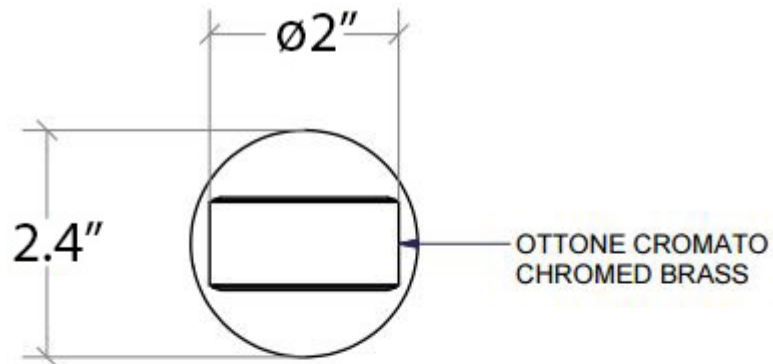

SKU# | Option:

- Napie 53119 | Polished Chrome

Finishes:

* WS Bath Collections reserves the right to revise dimensions or information on this sheet without notice

Collection Napie	Model Napie 53119	Dimensions Metric <i>1 inch = 2.54 cm</i> <i>1 inch = 25.4 mm</i>	 1051 Lea Drive - Collegeville, PA 19426 Tel. 215 513 9400 - Fax 610 831 0215 www.ws bathcollections.com - info@ws bathcollections.com
----------------------------	-------------------------------	--	---

Product Specs Sheets

Collection
Napie

Model |
Napie 53119

Dimensions Metric

1 inch = 2.54 cm
1 inch = 25.4 mm

WS[®]
BATH
COLLECTIONS

1051 Lea Drive - Collegeville, PA 19426
Tel. 215 513 9400 - Fax 610 831 0215