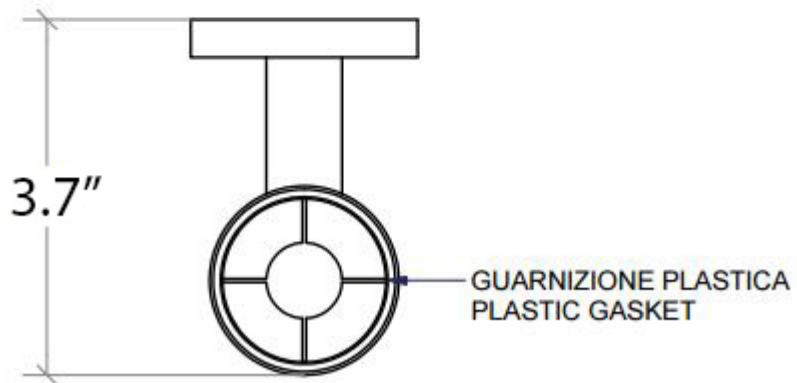

SKU# | Option:

- Napie 53119 | Polished Chrome

Finishes:

* WS Bath Collections reserves the right to revise dimensions or information on this sheet without notice

Collection Napie	Model Napie 53119	Dimensions Metric <i>1 inch = 2.54 cm</i> <i>1 inch = 25.4 mm</i>	 1051 Lea Drive - Collegeville, PA 19426 Tel. 215 513 9400 - Fax 610 831 0215 www.ws bathcollections.com - info@ws bathcollections.com
----------------------------	-------------------------------	--	---

Product Specs Sheets

Collection
Napie

Model |
Napie 53119

Dimensions Metric

1 inch = 2.54 cm
1 inch = 25.4 mm

WS[®]
BATH
COLLECTIONS

1051 Lea Drive - Collegeville, PA 19426
Tel. 215 513 9400 - Fax 610 831 0215