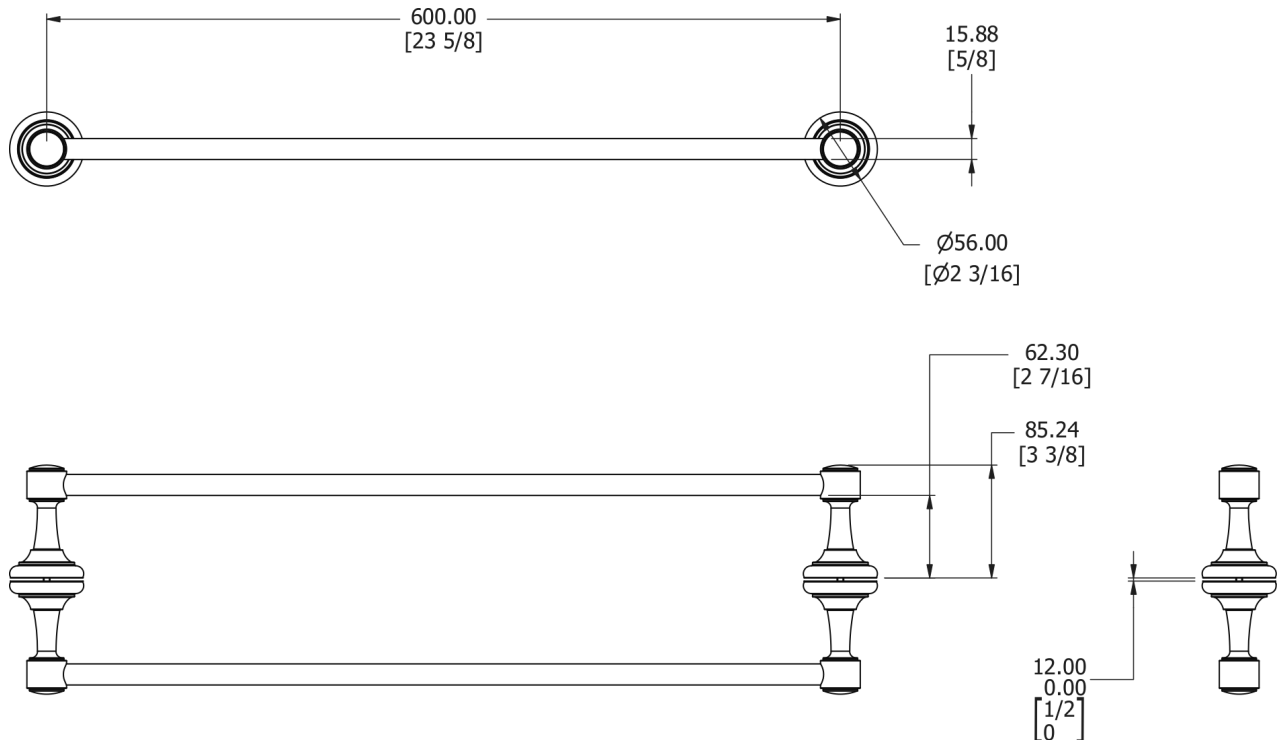

Specification Drawing

UK Customer Service

Leopold Street
Birmingham
B12 0UJ
Tel: +44 121 766 4200
Email: info@samuel-heath.com

US Customer Service

Federal I.D. No. 58-1504682
Email: usa@samuel-heath.com

Specification Enquiries

Design Centre Chelsea Harbour
1st Floor, North Dome, London
SW10 0XE
Tel: 020 7352 0249
Email: showroom@samuel-heath.com

1-30/04/2024