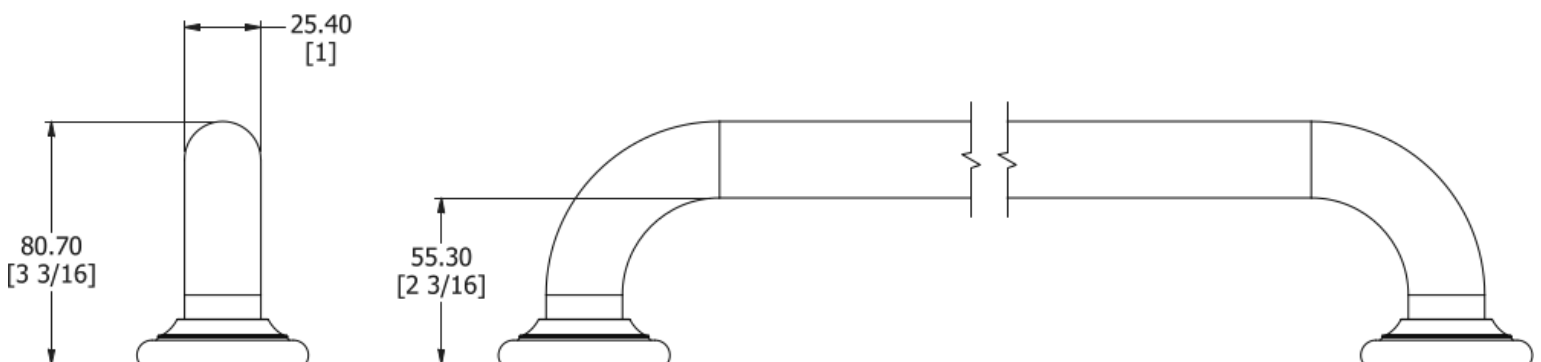

SAMUEL HEATH

Product Number: N9763-B

Description:

Finishes Available

Specification Drawing

UK Customer Service

Leopold Street
Birmingham
B12 0UJ
Tel: +44 121 766 4200
Email: info@samuel-heath.com

US Customer Service

Federal I.D. No. 58-1504682
Email: usa@samuel-heath.com

Specification Enquiries

Design Centre Chelsea Harbour
1st Floor, North Dome, London
SW10 0XE
Tel: 020 7352 0249
Email: showroom@samuel-heath.com

1-30/04/2024