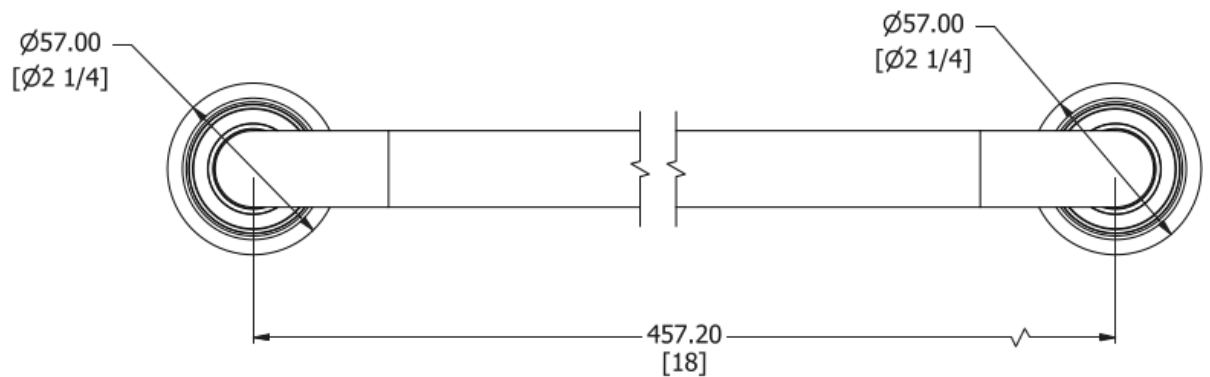

SAMUEL HEATH

Product Number: N9763-B

Description:

Finishes Available

Specification Drawing

UK Customer Service

Leopold Street
Birmingham
B12 0UJ
Tel: +44 121 766 4200
Email: info@samuel-heath.com

US Customer Service

Federal I.D. No. 58-1504682
Email: usa@samuel-heath.com

Specification Enquiries

Design Centre Chelsea Harbour
1st Floor, North Dome, London
SW10 0XE
Tel: 020 7352 0249
Email: showroom@samuel-heath.com

1-30/04/2024