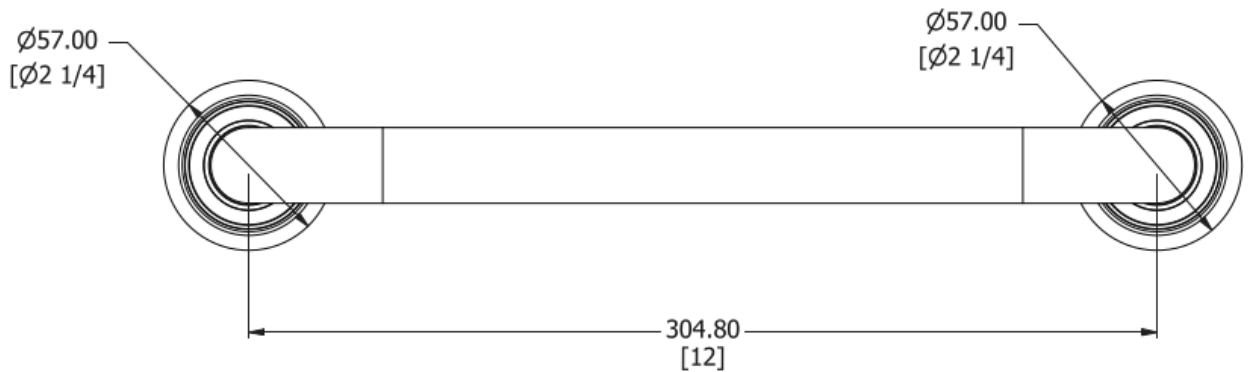

SAMUEL HEATH

Product Number: N9763-A

Description:

Finishes Available

Chrome Plate

Polished Nickel

Satin Nickel
(US15)

Specification Drawing