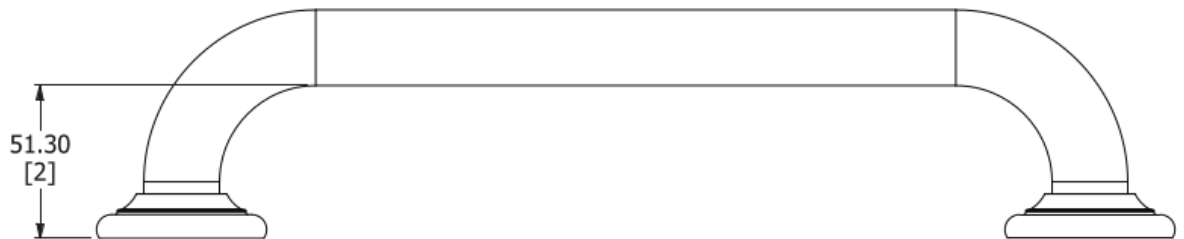

SAMUEL HEATH

Product Number: N9763-A

Description:

Finishes Available

Chrome Plate

Polished Nickel

Satin Nickel
(US15)

Specification Drawing