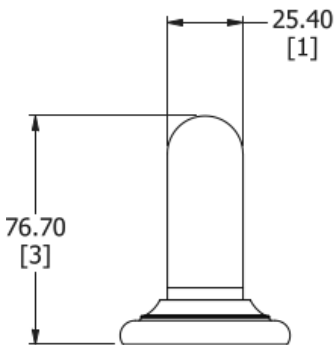

SAMUEL HEATH

Product Number: N9763-A

Description:

Finishes Available

Chrome Plate

Polished Nickel

Satin Nickel
(US15)

Specification Drawing