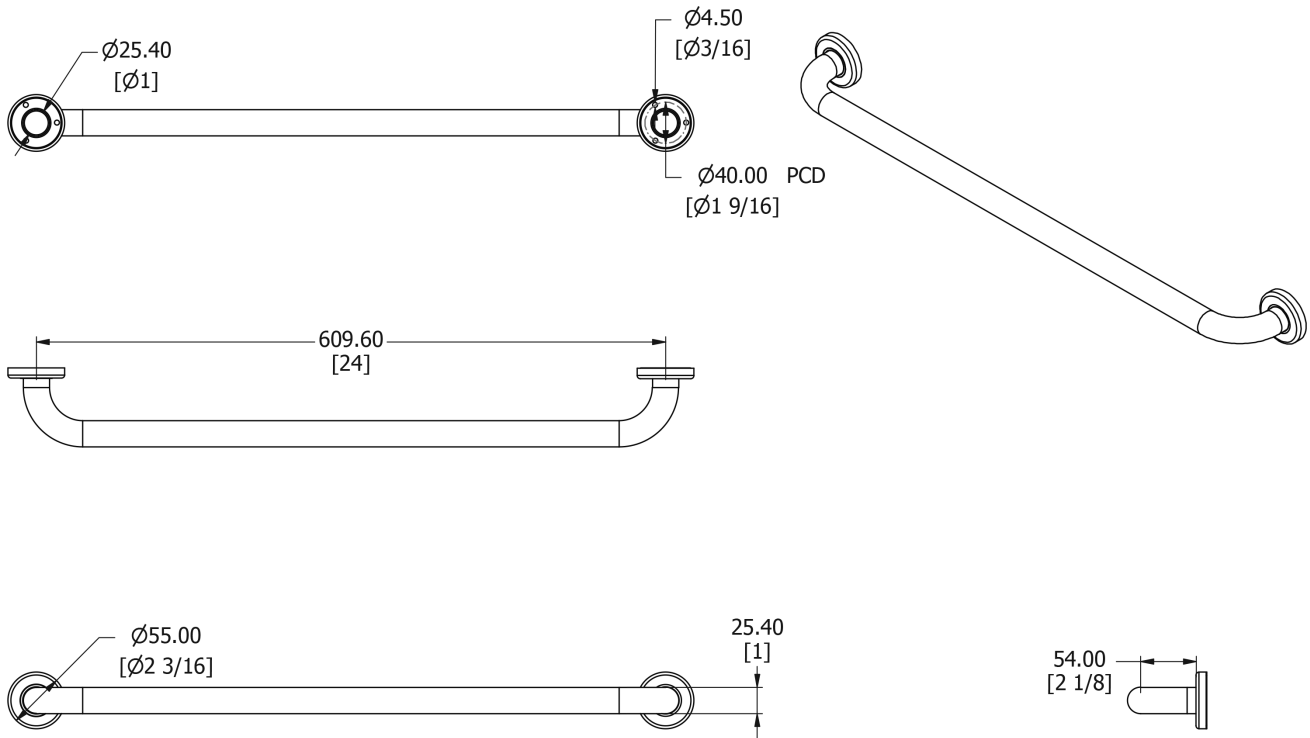

SAMUEL HEATH

Product Number: N9760-C

Description: Grab rail, 24"

Finishes Available

Specification Drawing

UK Customer Service
Leopold Street
Birmingham
B12 0UJ
Tel: +44 121 766 4200
Email: info@samuel-heath.com