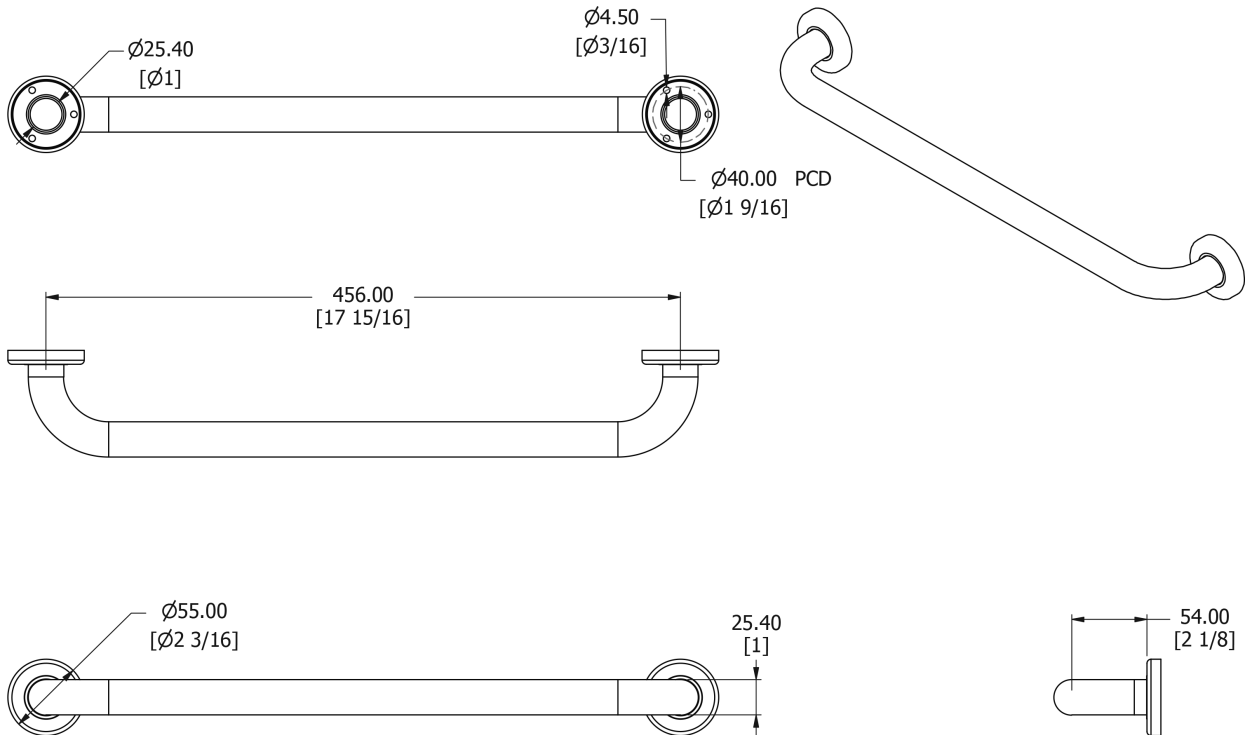

SAMUEL HEATH

Product Number: N9760-B

Description: Grab rail, 18"

Finishes Available

Chrome Plate

Polished Nickel

Non Lacquered
Brass

Antique Gold

Amber Brass

Specification Drawing

UK Customer Service

Leopold Street
Birmingham
B12 0UJ
Tel: +44 121 766 4200
Email: info@samuel-heath.com

US Customer Service

Federal I.D. No. 58-1504682
Email: usa@samuel-heath.com

Specification Enquiries

Design Centre Chelsea Harbour
1st Floor, North Dome, London
SW10 0XE
Tel: 020 7352 0249
Email: showroom@samuel-heath.com

1-30/04/2024