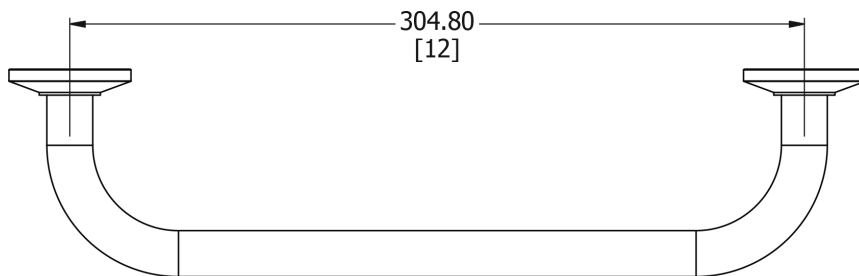

Specification Drawing

UK Customer Service
Leopold Street
Birmingham
B12 0UJ
Tel: +44 121 766 4200
Email: info@samuel-heath.com

US Customer Service
Federal I.D. No. 58-1504682
Email: usa@samuel-heath.com

Specification Enquiries
Design Centre Chelsea Harbour
1st Floor, North Dome, London
SW10 0XE
Tel: 020 7352 0249
Email: showroom@samuel-heath.com

1-30/04/2024