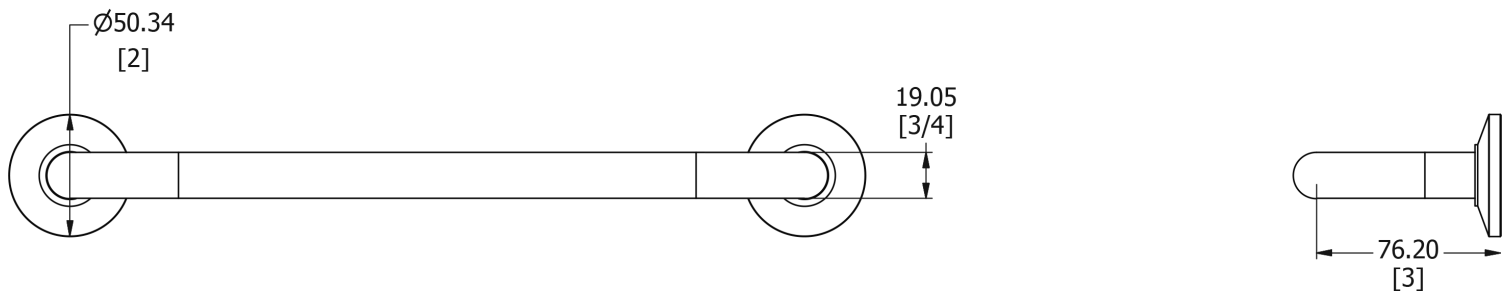

Specification Drawing

UK Customer Service
Leopold Street
Birmingham
B12 0UJ
Tel: +44 121 766 4200
Email: info@samuel-heath.com

US Customer Service
Federal I.D. No. 58-1504682
Email: usa@samuel-heath.com

Specification Enquiries
Design Centre Chelsea Harbour
1st Floor, North Dome, London
SW10 0XE
Tel: 020 7352 0249
Email: showroom@samuel-heath.com

1-30/04/2024