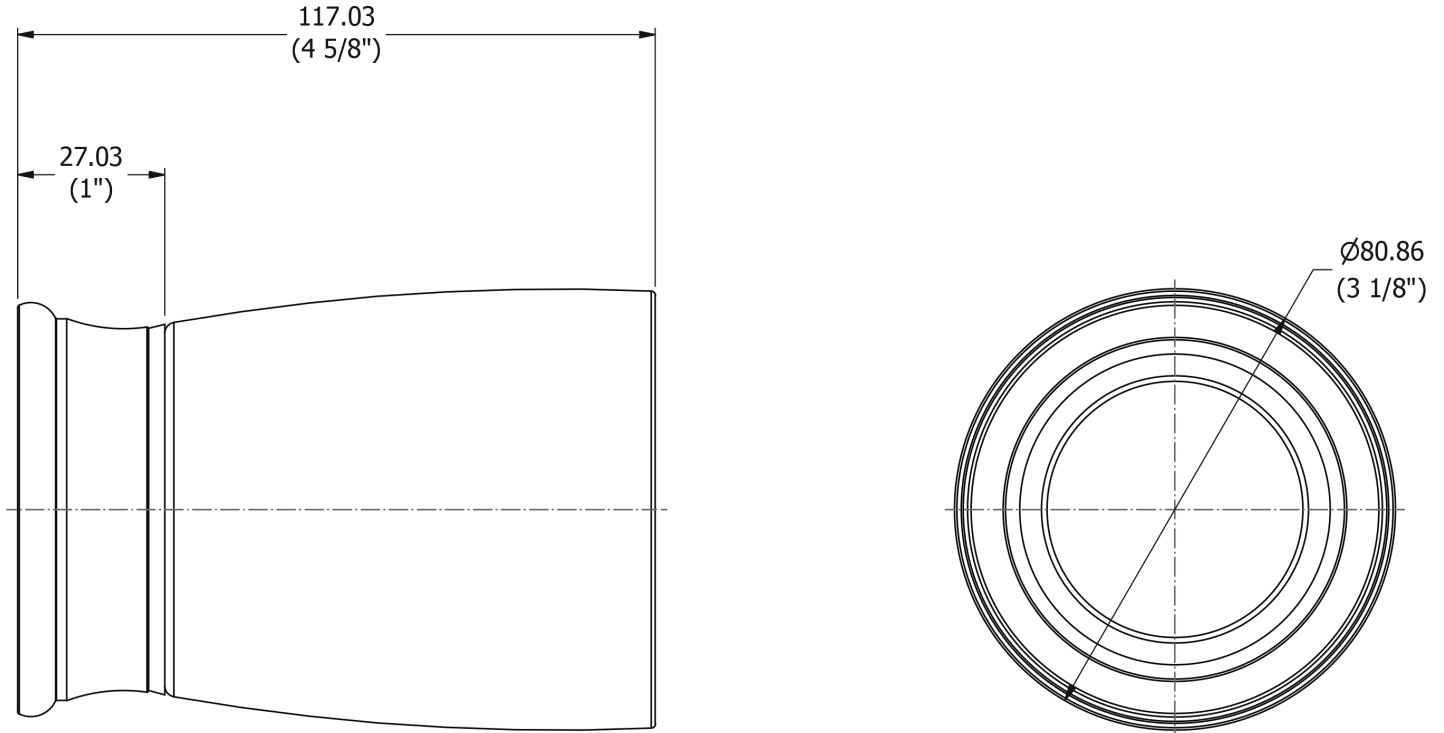

SAMUEL HEATH

Product Number: N9565

Description: Tumbler

Finishes Available

Specification Drawing

UK Customer Service
Leopold Street
Birmingham
B12 0UJ
Tel: +44 121 766 4200
Email: info@samuel-heath.com

US Customer Service
Federal I.D. No. 58-1504682
Email: usa@samuel-heath.com

Specification Enquiries
Design Centre Chelsea Harbour
1st Floor, North Dome, London
SW10 0XE
Tel: 020 7352 0249
Email: showroom@samuel-heath.com

1-30/04/2024