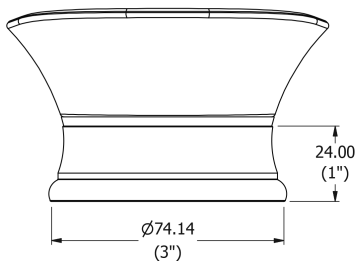

Specification Drawing

UK Customer Service

Leopold Street
Birmingham
B12 0UJ
Tel: +44 121 766 4200
Email: info@samuel-heath.com

US Customer Service

Federal I.D. No. 58-1504682
Email: usa@samuel-heath.com

Specification Enquiries

Design Centre Chelsea Harbour
1st Floor, North Dome, London
SW10 0XE
Tel: 020 7352 0249
Email: showroom@samuel-heath.com

1-30/04/2024