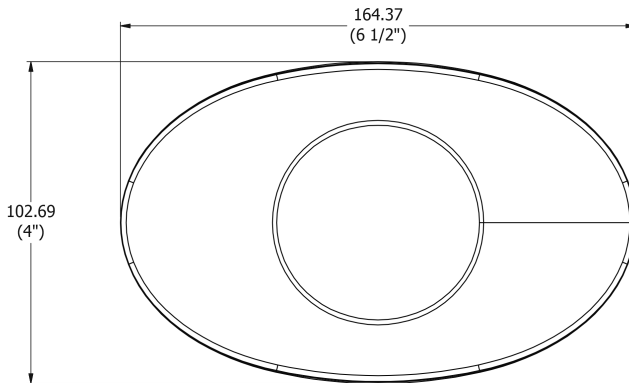

SAMUEL HEATH

Product Number: N9564

Description: Soap holder

Finishes Available

Chrome Plate

Polished Nickel

Non Lacquered
Brass

Antique Gold

Amber Brass

Specification Drawing

UK Customer Service

Leopold Street
Birmingham
B12 0UJ
Tel: +44 121 766 4200
Email: info@samuel-heath.com

US Customer Service

Federal I.D. No. 58-1504682
Email: usa@samuel-heath.com