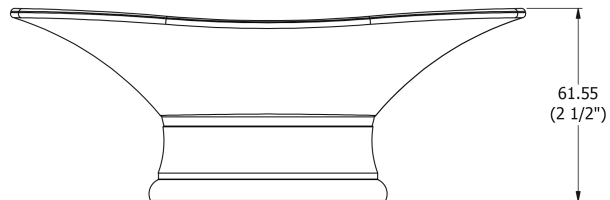

SAMUEL HEATH

Product Number: N9564

Description: Soap holder

Finishes Available

Chrome Plate

Polished Nickel

Non Lacquered
Brass

Antique Gold

Amber Brass

Specification Drawing

UK Customer Service

Leopold Street
Birmingham
B12 0UJ
Tel: +44 121 766 4200
Email: info@samuel-heath.com

US Customer Service

Federal I.D. No. 58-1504682
Email: usa@samuel-heath.com