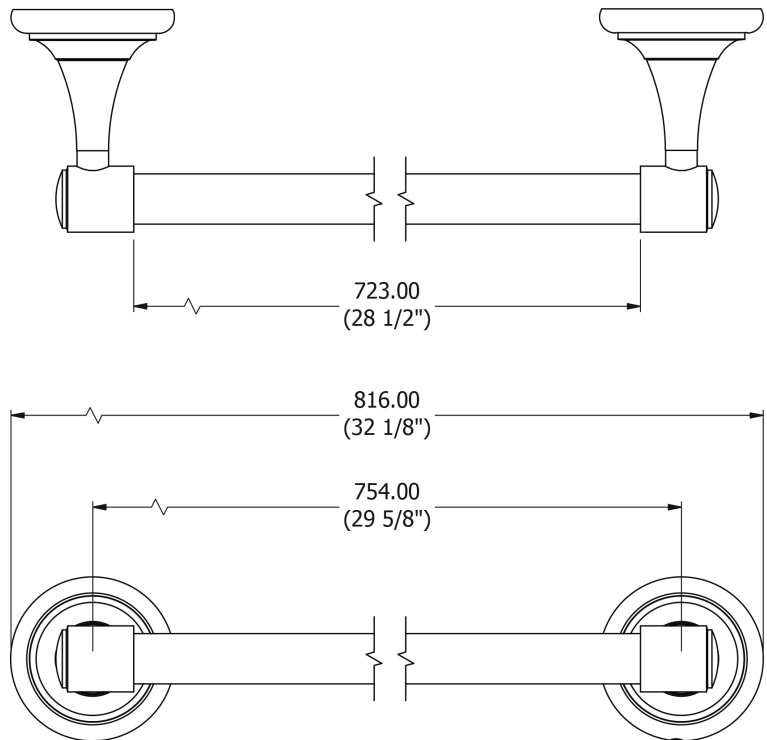

# SAMUEL HEATH

**Product Number:** N9561-B

**Description:** Single ceramic towel rail, 30"

## Specification Drawing