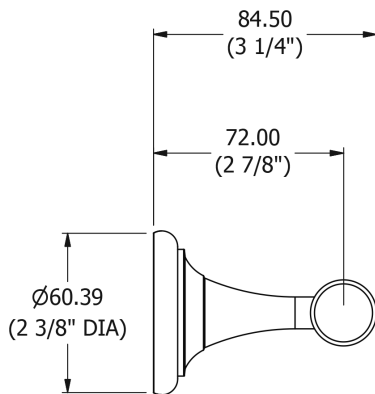

# SAMUEL HEATH

**Product Number:** N9561-B

**Description:** Single ceramic towel rail, 30"

## Specification Drawing