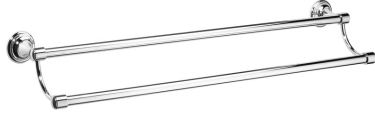

SAMUEL HEATH

Product Number: N9552-B

Description: Double brass towel rail, 30"

Finishes Available

Chrome Plate

Polished Nickel

Non Lacquered
Brass

Antique Gold

Satin Nickel
(US15)

City Bronze

Country Bronze

Brushed Gold
Gloss

Brushed Gold Matt

Brushed Gold
Unlacquered

Antique Brass Matt

Antique Brass
Gloss