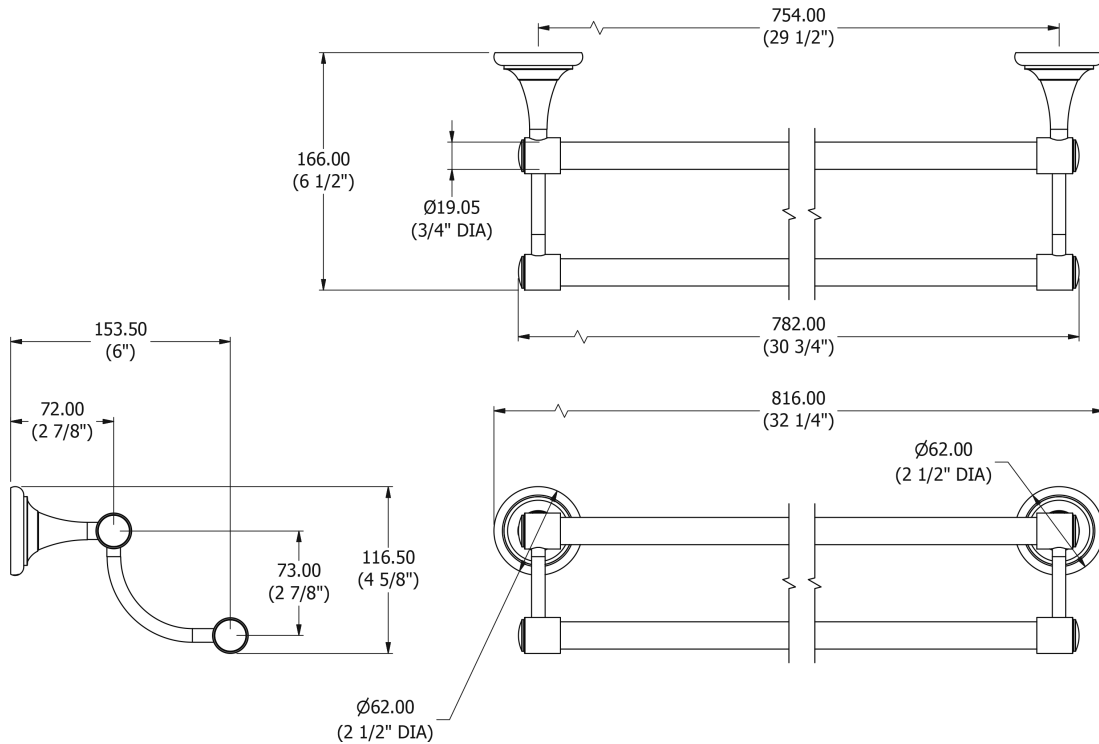

SAMUEL HEATH

Product Number: N9552-B

Description: Double brass towel rail, 30"

Finishes Available

Chrome Plate

Polished Nickel

Non Lacquered
Brass

Antique Gold

Amber Brass

Specification Drawing

UK Customer Service

Leopold Street
Birmingham
B12 0UJ
Tel: +44 121 766 4200
Email: info@samuel-heath.com

US Customer Service

Federal I.D. No. 58-1504682
Email: usa@samuel-heath.com