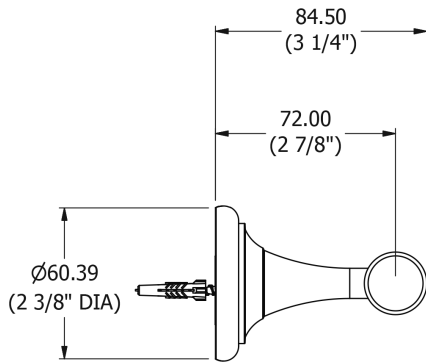

SAMUEL HEATH

Product Number: N9551

Description: Single brass towel rail, 18"

Finishes Available

Chrome Plate

Polished Nickel

Non Lacquered Brass

Antique Gold

Amber Brass

Specification Drawing

UK Customer Service

Leopold Street
Birmingham
B12 0UJ
Tel: +44 121 766 4200
Email: info@samuel-heath.com

US Customer Service

Federal I.D. No. 58-1504682
Email: usa@samuel-heath.com