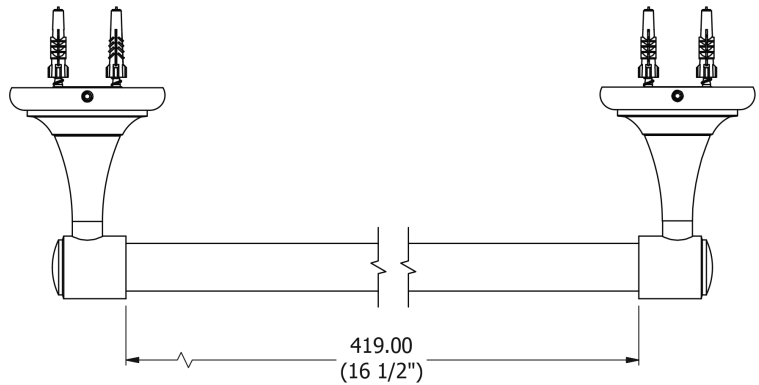

SAMUEL HEATH

Product Number: N9551

Description: Single brass towel rail, 18"

Finishes Available

Specification Drawing

UK Customer Service

Leopold Street
Birmingham
B12 0UJ
Tel: +44 121 766 4200
Email: info@samuel-heath.com

US Customer Service

Federal I.D. No. 58-1504682
Email: usa@samuel-heath.com

Specification Enquiries

Design Centre Chelsea Harbour
1st Floor, North Dome, London
SW10 0XE
Tel: 020 7352 0249
Email: showroom@samuel-heath.com