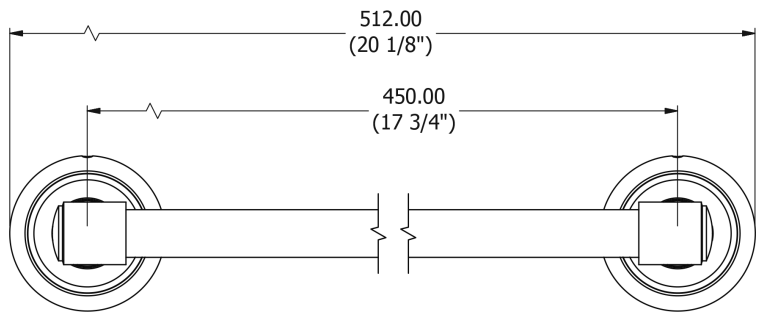

SAMUEL HEATH

Product Number: N9551

Description: Single brass towel rail, 18"

Finishes Available

Specification Drawing

UK Customer Service

Leopold Street
Birmingham
B12 0UJ
Tel: +44 121 766 4200
Email: info@samuel-heath.com

US Customer Service

Federal I.D. No. 58-1504682
Email: usa@samuel-heath.com

Specification Enquiries

Design Centre Chelsea Harbour
1st Floor, North Dome, London
SW10 0XE
Tel: 020 7352 0249
Email: showroom@samuel-heath.com