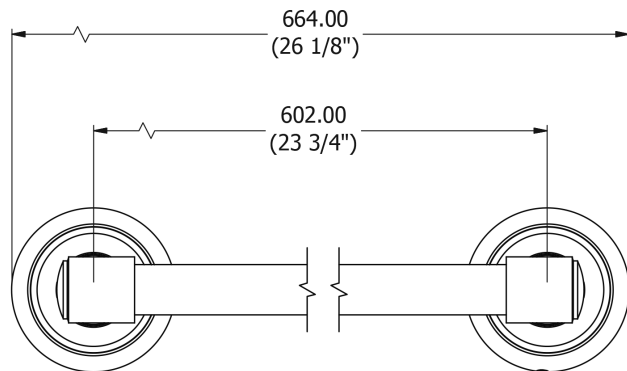

SAMUEL HEATH

Product Number: N9551-A

Description: Single brass towel rail, 24"

Finishes Available

Chrome Plate

Polished Nickel

Non Lacquered
Brass

Antique Gold

Amber Brass

Specification Drawing

UK Customer Service

Leopold Street
Birmingham
B12 0UJ
Tel: +44 121 766 4200
Email: info@samuel-heath.com

US Customer Service

Federal I.D. No. 58-1504682
Email: usa@samuel-heath.com