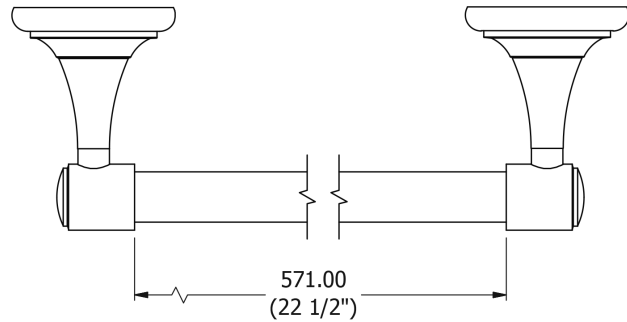

SAMUEL HEATH

Product Number: N9551-A

Description: Single brass towel rail, 24"

Finishes Available

Chrome Plate

Polished Nickel

Non Lacquered
Brass

Antique Gold

Amber Brass

Specification Drawing

UK Customer Service

Leopold Street
Birmingham
B12 0UJ
Tel: +44 121 766 4200
Email: info@samuel-heath.com

US Customer Service

Federal I.D. No. 58-1504682
Email: usa@samuel-heath.com