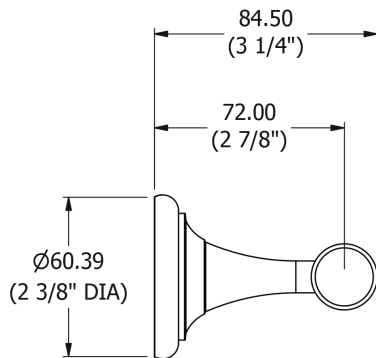

SAMUEL HEATH

Product Number: N9551-A

Description: Single brass towel rail, 24"

Finishes Available

Chrome Plate

Polished Nickel

Non Lacquered
Brass

Antique Gold

Amber Brass

Specification Drawing

UK Customer Service

Leopold Street
Birmingham
B12 0UJ
Tel: +44 121 766 4200
Email: info@samuel-heath.com

US Customer Service

Federal I.D. No. 58-1504682
Email: usa@samuel-heath.com