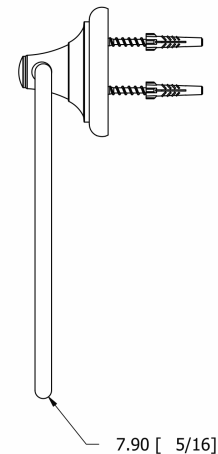

SAMUEL HEATH

Product Number: N9538

Description: Towel ring

Finishes Available

Chrome Plate

Polished Nickel

Non Lacquered
Brass

Antique Gold

Amber Brass

Specification Drawing

UK Customer Service

Leopold Street
Birmingham
B12 0UJ
Tel: +44 121 766 4200
Email: info@samuel-heath.com

US Customer Service

Federal I.D. No. 58-1504682
Email: usa@samuel-heath.com