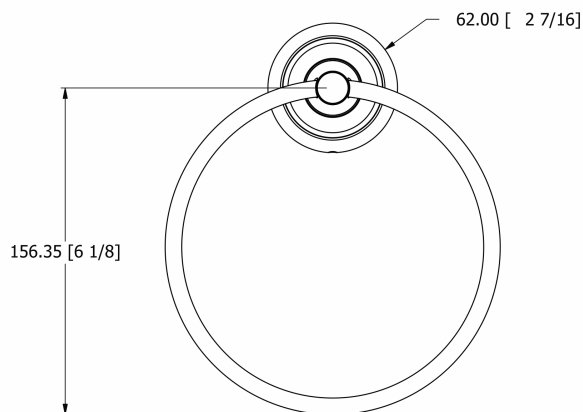

SAMUEL HEATH

Product Number: N9538

Description: Towel ring

Finishes Available

Chrome Plate

Polished Nickel

Non Lacquered
Brass

Antique Gold

Amber Brass

Specification Drawing

UK Customer Service

Leopold Street
Birmingham
B12 0UJ
Tel: +44 121 766 4200
Email: info@samuel-heath.com

US Customer Service

Federal I.D. No. 58-1504682
Email: usa@samuel-heath.com