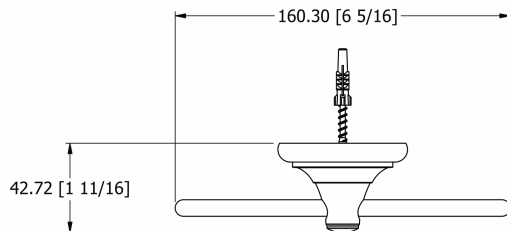

Amber Brass

Specification Drawing

UK Customer Service

Leopold Street
Birmingham
B12 0UJ
Tel: +44 121 766 4200
Email: info@samuel-heath.com

US Customer Service

Federal I.D. No. 58-1504682
Email: usa@samuel-heath.com