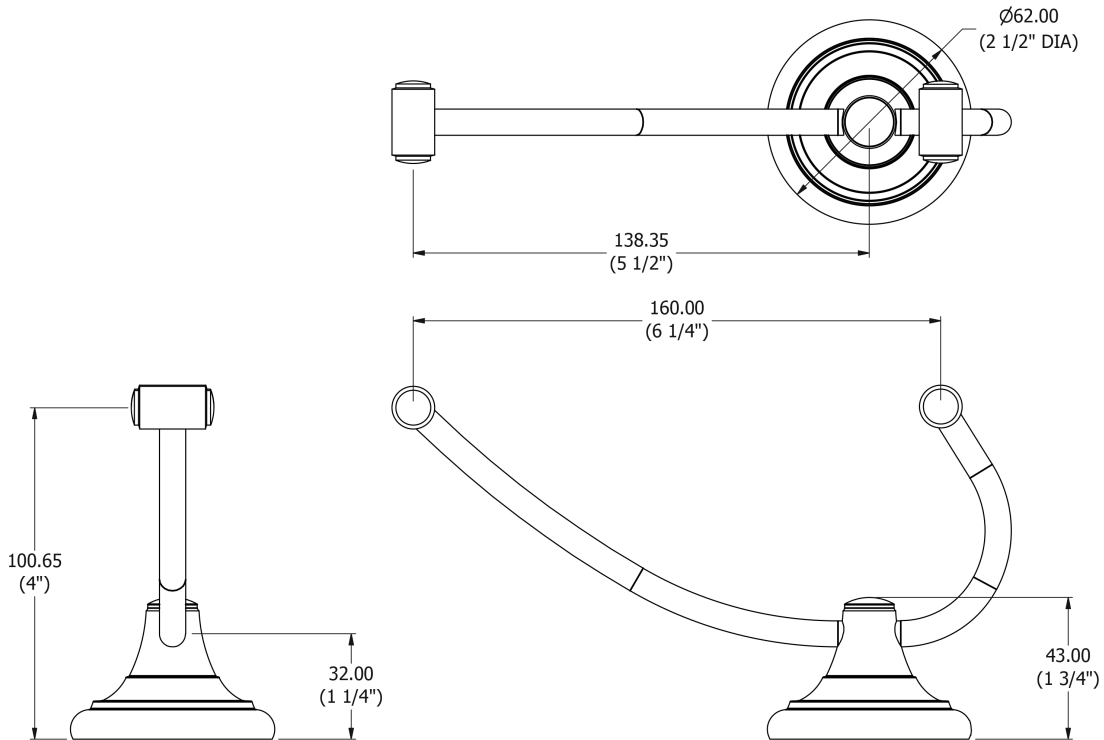

SAMUEL HEATH

Product Number: N9532

Description: Double hook

Finishes Available

Chrome Plate

Polished Nickel

Non Lacquered
Brass

Antique Gold

Amber Brass

Specification Drawing

UK Customer Service

Leopold Street
Birmingham
B12 0UJ
Tel: +44 121 766 4200
Email: info@samuel-heath.com

US Customer Service

Federal I.D. No. 58-1504682
Email: usa@samuel-heath.com

Specification Enquiries

Design Centre Chelsea Harbour
1st Floor, North Dome, London
SW10 0XE
Tel: 020 7352 0249
Email: showroom@samuel-heath.com

1-30/04/2024